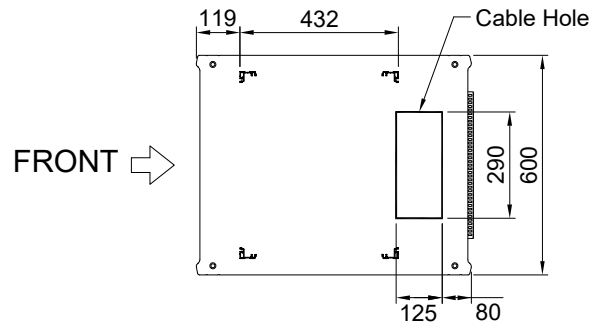

FRONT VIEW
(Door Removed)

FRONT VIEW

SIDE VIEW

REAR VIEW

FRONT →

BASE VIEW

DESIGNED	CHECKED	APPROVED	모델명	HTS750-29A
SON	-	HP	규격	H1500xD750xW600(19")
			UNIT	mm
			SCALE	1/1
			PROJECTION	
			SHEET NO	1/1

REV	DATE	NOTE
1	2018.04.	

TOP VIEW

FRONT VIEW
(Door Removed)

FRONT VIEW

SIDE VIEW

REAR VIEW

BASE VIEW

DESIGNED	CHECKED	APPROVED	모델명	HTS750-36A
SON	-	HP	규격	H1800xD750xW600(19")
			UNIT	mm
			SCALE	1/1
			PROJECTION	
			SHEET NO	1/1