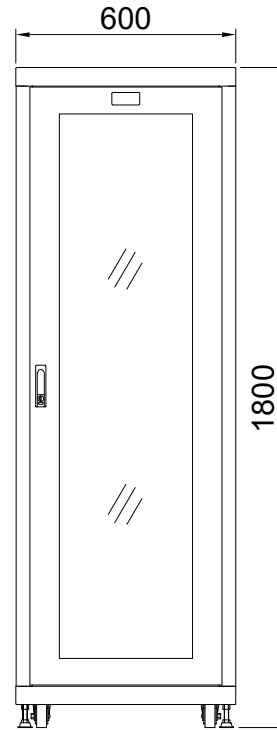

REV	DATE	NOTE
1	2018.04.	

DESIGNED	CHECKED	APPROVED	모델명	HTS750-11A
SON	-	HP	규격	H700xD750xW600(19")
			UNIT	mm
			SCALE	1/1
			PROJECTION	
			SHEET NO	1/1

REV	DATE	NOTE
1	2018.04.	

TOP VIEW

FRONT VIEW
(Door Removed)

FRONT VIEW

SIDE VIEW

REAR VIEW

BASE VIEW

DESIGNED	CHECKED	APPROVED	모델명	HTS750-22A
SON	-	HP	규격	H1200xD750xW600(19")
			UNIT	mm
			SCALE	1/1
			PROJECTION	
			SHEET NO	1/1

REV	DATE	NOTE
1	2018.04.	

TOP VIEW

← REAR

FRONT VIEW
(Door Removed)

FRONT VIEW

SIDE VIEW

REAR VIEW

FRONT →

BASE VIEW

DESIGNED	CHECKED	APPROVED	모델명	HTS750-29A
SON	-	HP	규격	H1500xD750xW600(19")
			UNIT	mm
			SCALE	1/1
			PROJECTION	
			SHEET NO	1/1

REV	DATE	NOTE
1	2018.04.	

TOP VIEW

FRONT VIEW
(Door Removed)

FRONT VIEW

SIDE VIEW

REAR VIEW

BASE VIEW

DESIGNED	CHECKED	APPROVED	모델명	HTS750-36A
SON	-	HP	규격	H1800xD750xW600(19")
			UNIT	mm
			SCALE	1/1
			PROJECTION	
			SHEET NO	1/1