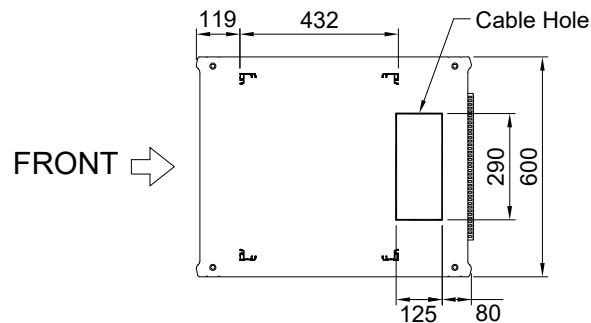

REV	DATE	NOTE
1	2018.04.	

DESIGNED	CHECKED	APPROVED	모델명	HTS750-11A
SON	-	HP	규격	H700xD750xW600(19")
			UNIT	mm
			SCALE	1/1
			PROJECTION	
			SHEET NO	1/1

REV	DATE	NOTE
1	2018.04.	

TOP VIEW

FRONT VIEW
(Door Removed)

FRONT VIEW

SIDE VIEW

REAR VIEW

BASE VIEW

DESIGNED	CHECKED	APPROVED	모델명	HTS750-22A
SON	-	HP	규격	H1200xD750xW600(19")
			UNIT	mm
			SCALE	1/1
			PROJECTION	
			SHEET NO	1/1

REV	DATE	NOTE
1	2018.04.	

TOP VIEW

← REAR

FRONT VIEW
(Door Removed)

FRONT VIEW

SIDE VIEW

REAR VIEW

FRONT →

BASE VIEW

DESIGNED	CHECKED	APPROVED	모델명	HTS750-29A
SON	-	HP	규격	H1500xD750xW600(19")
			UNIT	mm
			SCALE	1/1
			PROJECTION	
			SHEET NO	1/1

REV	DATE	NOTE
1	2018.04.	

TOP VIEW

FRONT VIEW
(Door Removed)

FRONT VIEW

SIDE VIEW

REAR VIEW

BASE VIEW

DESIGNED	CHECKED	APPROVED	모델명	HTS750-36A
SON	-	HP	규격	H1800xD750xW600(19")
			UNIT	mm
			SCALE	1/1
			PROJECTION	
			SHEET NO	1/1