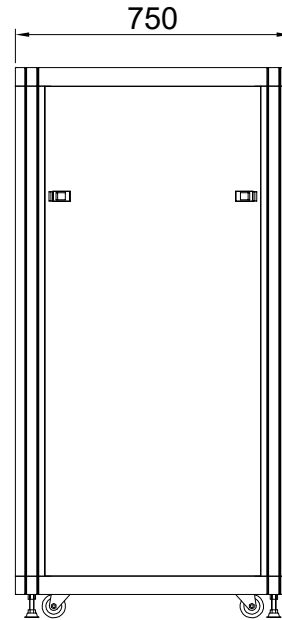

REV	DATE	NOTE
1	2018.04.	

DESIGNED	CHECKED	APPROVED	모델명	HTS750-11A
SON	-	HP	규격	H700xD750xW600(19")
			UNIT	mm
			SCALE	1/1
			PROJECTION	
			SHEET NO	1/1

REV	DATE	NOTE
1	2018.04.	

TOP VIEW

FRONT VIEW
(Door Removed)

FRONT VIEW

SIDE VIEW

REAR VIEW

BASE VIEW

DESIGNED	CHECKED	APPROVED	모델명	HTS750-22A
SON	-	HP	규격	H1200xD750xW600(19")
			UNIT	mm
			SCALE	1/1
			PROJECTION	
			SHEET NO	1/1

REV	DATE	NOTE
1	2018.04.	

TOP VIEW

← REAR

FRONT VIEW
(Door Removed)

FRONT VIEW

SIDE VIEW

REAR VIEW

FRONT →

BASE VIEW

DESIGNED	CHECKED	APPROVED	모델명	HTS750-29A
SON	-	HP	규격	H1500xD750xW600(19")
			UNIT	mm
			SCALE	1/1
			PROJECTION	
			SHEET NO	1/1

REV	DATE	NOTE
1	2018.04.	

TOP VIEW

FRONT VIEW
(Door Removed)

FRONT VIEW

SIDE VIEW

REAR VIEW

BASE VIEW

DESIGNED	CHECKED	APPROVED	모델명	HTS750-36A
SON	-	HP	규격	H1800xD750xW600(19")
			UNIT	mm
			SCALE	1/1
			PROJECTION	
			SHEET NO	1/1