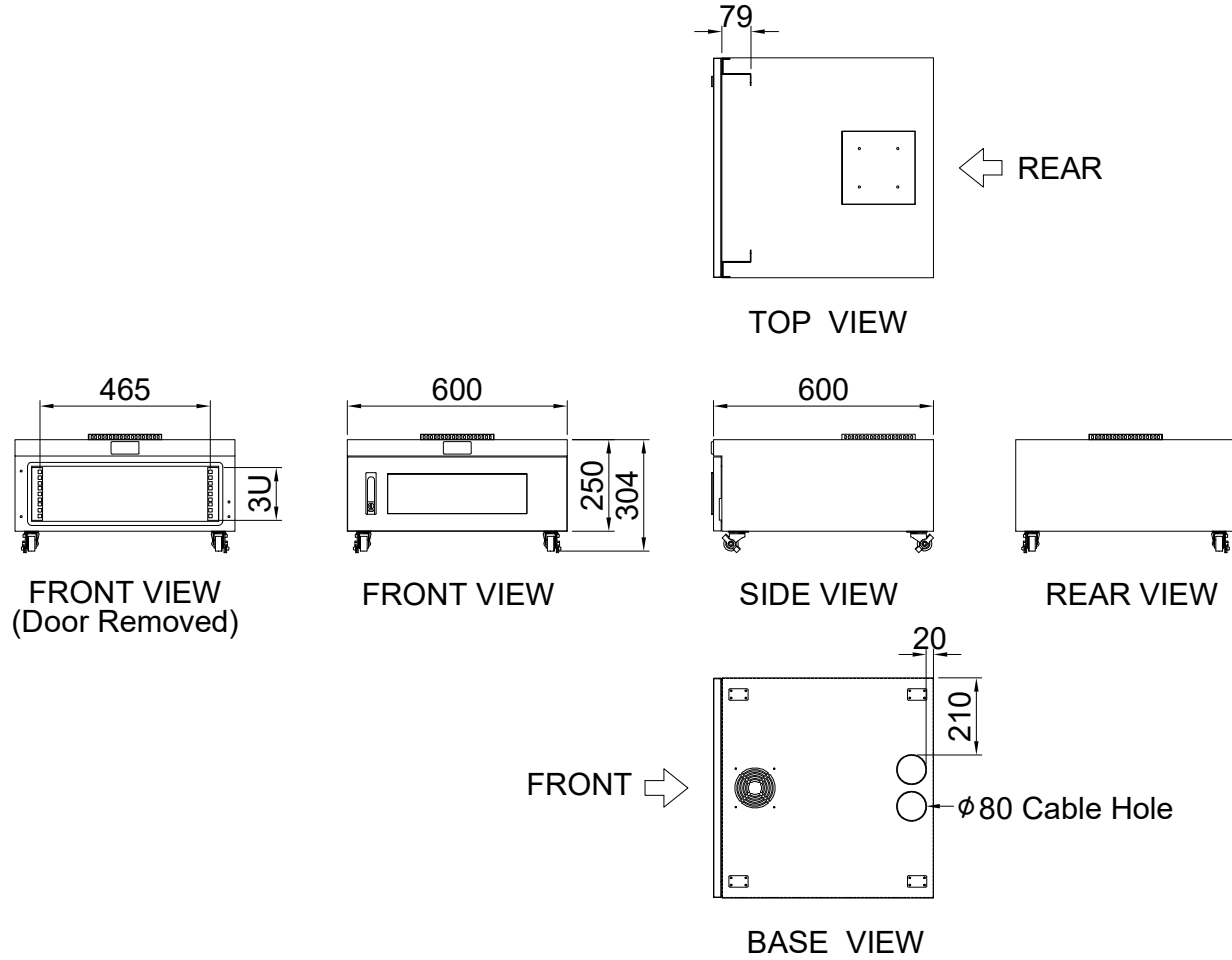

REV	DATE	NOTE
1	2018.04.	

DESIGNED	CHECKED	APPROVED	모델명	HTS750-03A
SON	-	HP	규격	H300xD600xW600(19")
			UNIT	mm
			SCALE	1/1
			PROJECTION	
			SHEET NO	1/1