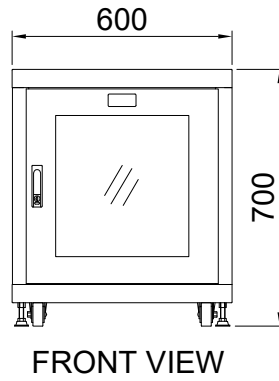

REV	DATE	NOTE
1	2018.04.	

DESIGNED	CHECKED	APPROVED	모델명	HTS750-11A
SON	-	HP	규격	H700xD750xW600(19")
			UNIT	mm
			SCALE	1/1
			PROJECTION	
			SHEET NO	1/1

REV	DATE	NOTE
1	2018.04.	

TOP VIEW

FRONT VIEW
(Door Removed)

FRONT VIEW

SIDE VIEW

REAR VIEW

BASE VIEW

DESIGNED	CHECKED	APPROVED	모델명	HTS750-22A
SON	-	HP	규격	H1200xD750xW600(19")
			UNIT	mm
			SCALE	1/1
			PROJECTION	
			SHEET NO	1/1

REV	DATE	NOTE
1	2018.04.	

TOP VIEW

← REAR

FRONT VIEW
(Door Removed)

FRONT VIEW

SIDE VIEW

REAR VIEW

FRONT →

BASE VIEW

DESIGNED	CHECKED	APPROVED	모델명	HTS750-29A
SON	-	HP	규격	H1500xD750xW600(19")
			UNIT	mm
			SCALE	1/1
			PROJECTION	
			SHEET NO	1/1

REV	DATE	NOTE
1	2018.04.	

TOP VIEW

FRONT VIEW
(Door Removed)

FRONT VIEW

SIDE VIEW

REAR VIEW

BASE VIEW

DESIGNED	CHECKED	APPROVED	모델명	HTS750-36A
SON	-	HP	규격	H1800xD750xW600(19")
			UNIT	mm
			SCALE	1/1
			PROJECTION	
			SHEET NO	1/1