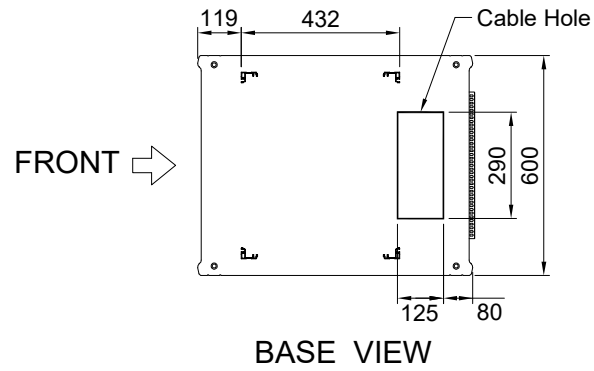

REV	DATE	NOTE
1	2018.04.	

DESIGNED	CHECKED	APPROVED	모델명	HTS750-11A
SON	-	HP	규격	H700xD750xW600(19")
			UNIT	mm
			SCALE	1/1
			PROJECTION	
			SHEET NO	1/1

REV	DATE	NOTE
1	2018.04.	

TOP VIEW

FRONT VIEW
(Door Removed)

FRONT VIEW

SIDE VIEW

REAR VIEW

BASE VIEW

DESIGNED	CHECKED	APPROVED	모델명	HTS750-22A
SON	-	HP	규격	H1200xD750xW600(19")
			UNIT	mm
			SCALE	1/1
			PROJECTION	
			SHEET NO	1/1

REV	DATE	NOTE
1	2018.04.	

TOP VIEW

← REAR

FRONT VIEW
(Door Removed)

FRONT VIEW

SIDE VIEW

REAR VIEW

FRONT →

BASE VIEW

DESIGNED	CHECKED	APPROVED	모델명	HTS750-29A
SON	-	HP	규격	H1500xD750xW600(19")
			UNIT	mm
			SCALE	1/1
			PROJECTION	
			SHEET NO	1/1

REV	DATE	NOTE
1	2018.04.	

TOP VIEW

FRONT VIEW
(Door Removed)

FRONT VIEW

SIDE VIEW

REAR VIEW

BASE VIEW

DESIGNED	CHECKED	APPROVED	모델명	HTS750-36A
SON	-	HP	규격	H1800xD750xW600(19")
			UNIT	mm
			SCALE	1/1
			PROJECTION	
			SHEET NO	1/1