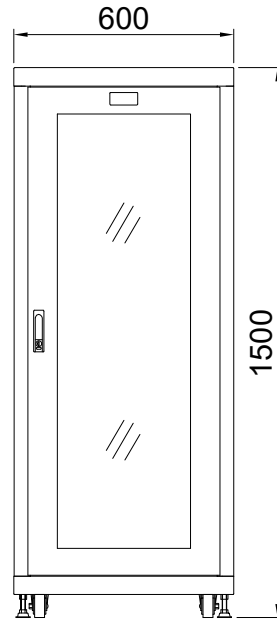

REV	DATE	NOTE
1	2018.04.	

DESIGNED	CHECKED	APPROVED	모델명	HTS750-11A
SON	-	HP	규격	H700xD750xW600(19")
			UNIT	mm
			SCALE	1/1
			PROJECTION	
			SHEET NO	1/1

REV	DATE	NOTE
1	2018.04.	

TOP VIEW

FRONT VIEW
(Door Removed)

FRONT VIEW

SIDE VIEW

REAR VIEW

BASE VIEW

DESIGNED	CHECKED	APPROVED	모델명	HTS750-22A
SON	-	HP	규격	H1200xD750xW600(19")
			UNIT	mm
			SCALE	1/1
			PROJECTION	
			SHEET NO	1/1

REV	DATE	NOTE
1	2018.04.	

TOP VIEW

← REAR

FRONT VIEW
(Door Removed)

FRONT VIEW

SIDE VIEW

REAR VIEW

FRONT →

BASE VIEW

DESIGNED	CHECKED	APPROVED	모델명	HTS750-29A
SON	-	HP	규격	H1500xD750xW600(19")
			UNIT	mm
			SCALE	1/1
			PROJECTION	
			SHEET NO	1/1

REV	DATE	NOTE
1	2018.04.	

TOP VIEW

FRONT VIEW
(Door Removed)

FRONT VIEW

SIDE VIEW

REAR VIEW

BASE VIEW

DESIGNED	CHECKED	APPROVED	모델명	HTS750-36A
SON	-	HP	규격	H1800xD750xW600(19")
			UNIT	mm
			SCALE	1/1
			PROJECTION	
			SHEET NO	1/1