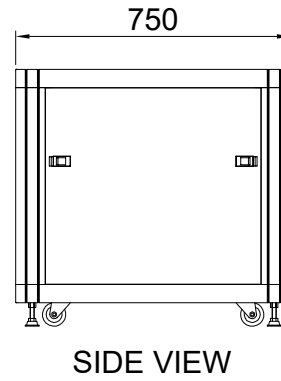

REV	DATE	NOTE
1	2018.04.	

DESIGNED	CHECKED	APPROVED	모델명	HTS750-11A
SON	-	HP	규격	H700xD750xW600(19")
			UNIT	mm
			SCALE	1/1
			PROJECTION	
			SHEET NO	1/1

REV	DATE	NOTE
1	2018.04.	

TOP VIEW

FRONT VIEW
(Door Removed)

FRONT VIEW

SIDE VIEW

REAR VIEW

BASE VIEW

DESIGNED	CHECKED	APPROVED	모델명	HTS750-22A
SON	-	HP	규격	H1200xD750xW600(19")
			UNIT	mm
			SCALE	1/1
			PROJECTION	
			SHEET NO	1/1

REV	DATE	NOTE
1	2018.04.	

TOP VIEW

← REAR

FRONT VIEW
(Door Removed)

FRONT VIEW

SIDE VIEW

REAR VIEW

FRONT →

BASE VIEW

DESIGNED	CHECKED	APPROVED	모델명	HTS750-29A
SON	-	HP	규격	H1500xD750xW600(19")
			UNIT	mm
			SCALE	1/1
			PROJECTION	
			SHEET NO	1/1

REV	DATE	NOTE
1	2018.04.	

TOP VIEW

FRONT VIEW
(Door Removed)

FRONT VIEW

SIDE VIEW

REAR VIEW

BASE VIEW

DESIGNED	CHECKED	APPROVED	모델명	HTS750-36A
SON	-	HP	규격	H1800xD750xW600(19")
			UNIT	mm
			SCALE	1/1
			PROJECTION	
			SHEET NO	1/1