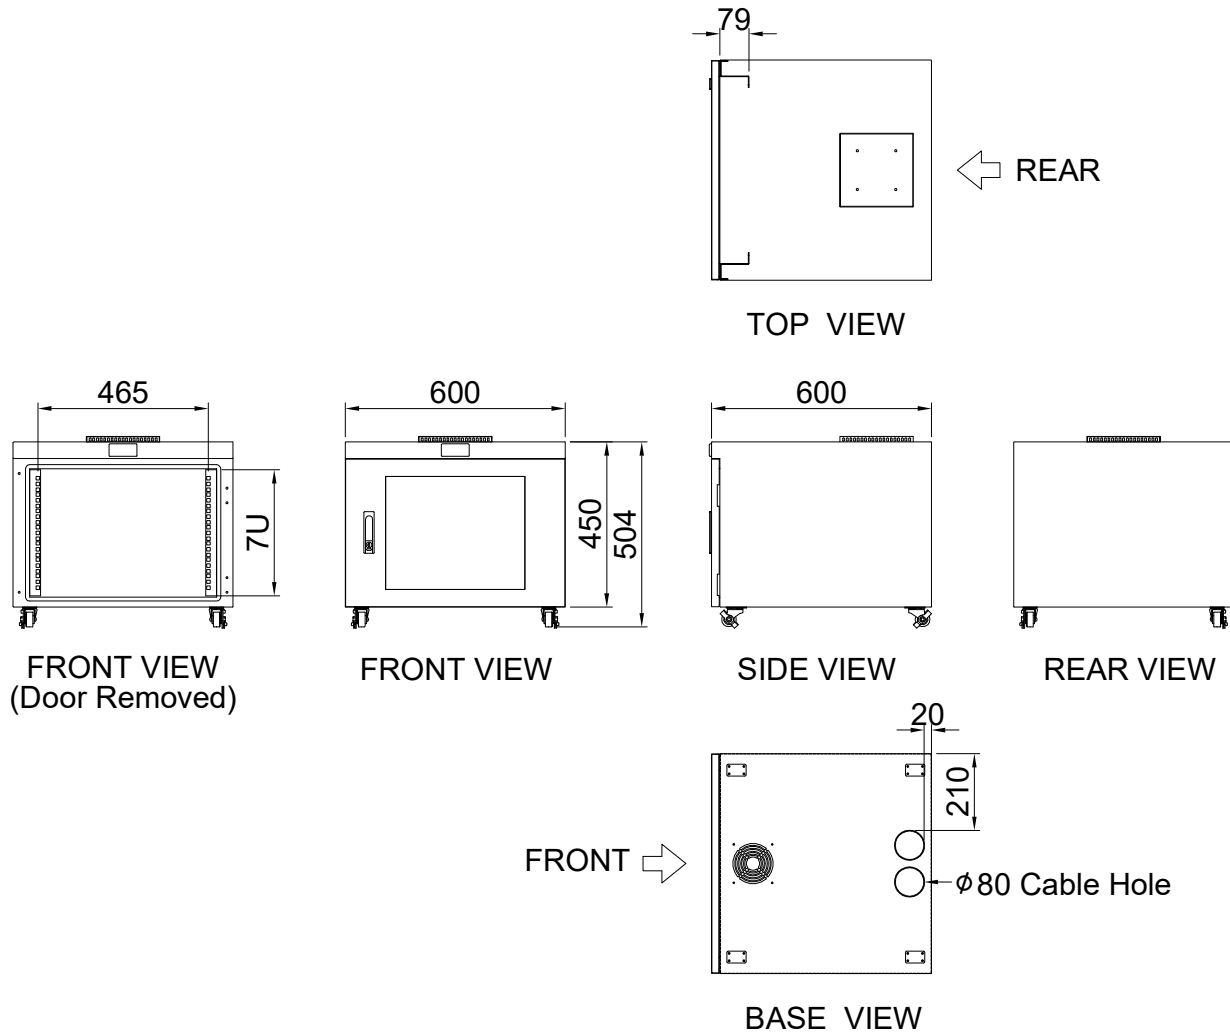

REV	DATE	NOTE
1	2018.04.	

DESIGNED	CHECKED	APPROVED	모델명	HTS750-07A
SON	-	HP	규격	H500xD600xW600(19")
			UNIT	mm
			SCALE	1/1
			PROJECTION	
			SHEET NO	1/1