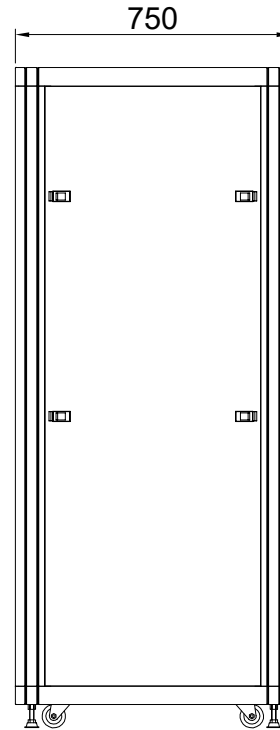

REV	DATE	NOTE
1	2018.04.	

DESIGNED	CHECKED	APPROVED	모델명	HTS750-11A
SON	-	HP	규격	H700xD750xW600(19")
			UNIT	mm
			SCALE	1/1
			PROJECTION	
			SHEET NO	1/1

REV	DATE	NOTE
1	2018.04.	

TOP VIEW

FRONT VIEW
(Door Removed)

FRONT VIEW

SIDE VIEW

REAR VIEW

BASE VIEW

DESIGNED	CHECKED	APPROVED	모델명	HTS750-22A
SON	-	HP	규격	H1200xD750xW600(19")
			UNIT	mm
			SCALE	1/1
			PROJECTION	
			SHEET NO	1/1

REV	DATE	NOTE
1	2018.04.	

TOP VIEW

← REAR

FRONT VIEW
(Door Removed)

FRONT VIEW

SIDE VIEW

REAR VIEW

FRONT →

BASE VIEW

DESIGNED	CHECKED	APPROVED	모델명	HTS750-29A
SON	-	HP	규격	H1500xD750xW600(19")
			UNIT	mm
			SCALE	1/1
			PROJECTION	
			SHEET NO	1/1

REV	DATE	NOTE
1	2018.04.	

TOP VIEW

FRONT VIEW
(Door Removed)

FRONT VIEW

SIDE VIEW

REAR VIEW

BASE VIEW

DESIGNED	CHECKED	APPROVED	모델명	HTS750-36A
SON	-	HP	규격	H1800xD750xW600(19")
			UNIT	mm
			SCALE	1/1
			PROJECTION	
			SHEET NO	1/1