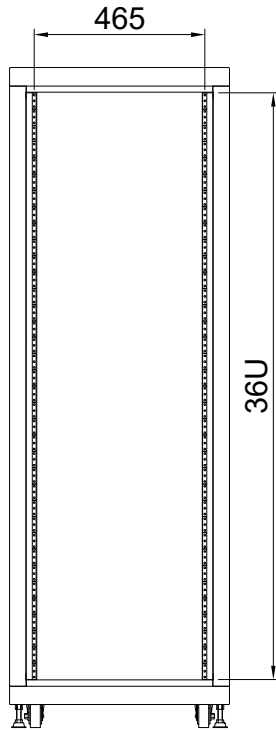

REV	DATE	NOTE
1	2018.04.	

DESIGNED	CHECKED	APPROVED	모델명	HTS750-11A
SON	-	HP	규격	H700xD750xW600(19")
			UNIT	mm
			SCALE	1/1
			PROJECTION	
			SHEET NO	1/1

REV	DATE	NOTE
1	2018.04.	

TOP VIEW

FRONT VIEW
(Door Removed)

FRONT VIEW

SIDE VIEW

REAR VIEW

BASE VIEW

DESIGNED	CHECKED	APPROVED	모델명	HTS750-22A
SON	-	HP	규격	H1200xD750xW600(19")
			UNIT	mm
			SCALE	1/1
			PROJECTION	
			SHEET NO	1/1

REV	DATE	NOTE
1	2018.04.	

TOP VIEW

← REAR

FRONT VIEW
(Door Removed)

FRONT VIEW

SIDE VIEW

REAR VIEW

FRONT →

BASE VIEW

DESIGNED	CHECKED	APPROVED	모델명	HTS750-29A
SON	-	HP	규격	H1500xD750xW600(19")
			UNIT	mm
			SCALE	1/1
			PROJECTION	
			SHEET NO	1/1

REV	DATE	NOTE
1	2018.04.	

TOP VIEW

FRONT VIEW
(Door Removed)

FRONT VIEW

SIDE VIEW

REAR VIEW

BASE VIEW

DESIGNED	CHECKED	APPROVED	모델명	HTS750-36A
SON	-	HP	규격	H1800xD750xW600(19")
			UNIT	mm
			SCALE	1/1
			PROJECTION	
			SHEET NO	1/1