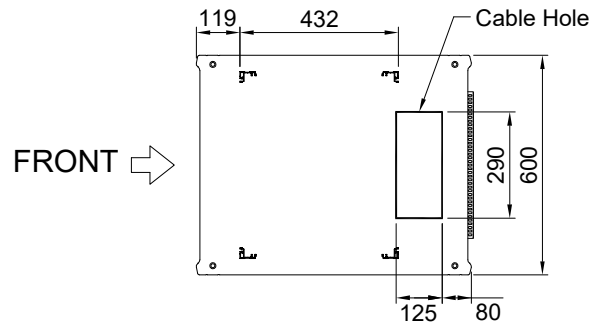

FRONT VIEW

SIDE VIEW

REAR VIEW

BASE VIEW

DESIGNED	CHECKED	APPROVED	모델명	HTS750-22A
SON	-	HP	규격	H1200xD750xW600(19")
			UNIT	mm
			SCALE	1/1
			PROJECTION	
			SHEET NO	1/1

REV	DATE	NOTE
1	2018.04.	

TOP VIEW

← REAR

FRONT VIEW
(Door Removed)

FRONT VIEW

SIDE VIEW

REAR VIEW

FRONT →

BASE VIEW

DESIGNED	CHECKED	APPROVED	모델명	HTS750-29A
SON	-	HP	규격	H1500xD750xW600(19")
			UNIT	mm
			SCALE	1/1
			PROJECTION	
			SHEET NO	1/1

REV	DATE	NOTE
1	2018.04.	

TOP VIEW

FRONT VIEW
(Door Removed)

FRONT VIEW

SIDE VIEW

REAR VIEW

BASE VIEW

DESIGNED	CHECKED	APPROVED	모델명	HTS750-36A
SON	-	HP	규격	H1800xD750xW600(19")
			UNIT	mm
			SCALE	1/1
			PROJECTION	
			SHEET NO	1/1