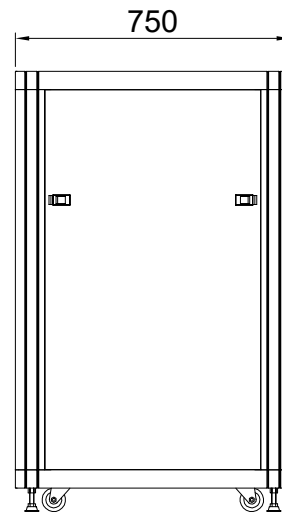

REV	DATE	NOTE
1	2018.04.	

DESIGNED	CHECKED	APPROVED	모델명	HTS750-11A
SON	-	HP	규격	H700xD750xW600(19")
			UNIT	mm
			SCALE	1/1
			PROJECTION	
			SHEET NO	1/1

REV	DATE	NOTE
1	2018.04.	

TOP VIEW

FRONT VIEW
(Door Removed)

FRONT VIEW

SIDE VIEW

REAR VIEW

BASE VIEW

DESIGNED	CHECKED	APPROVED	모델명	HTS750-22A
SON	-	HP	규격	H1200xD750xW600(19")
			UNIT	mm
			SCALE	1/1
			PROJECTION	
			SHEET NO	1/1

REV	DATE	NOTE
1	2018.04.	

TOP VIEW

← REAR

FRONT VIEW
(Door Removed)

FRONT VIEW

SIDE VIEW

REAR VIEW

FRONT →

BASE VIEW

DESIGNED	CHECKED	APPROVED	모델명	HTS750-29A
SON	-	HP	규격	H1500xD750xW600(19")
			UNIT	mm
			SCALE	1/1
			PROJECTION	
			SHEET NO	1/1

REV	DATE	NOTE
1	2018.04.	

TOP VIEW

FRONT VIEW
(Door Removed)

FRONT VIEW

SIDE VIEW

REAR VIEW

BASE VIEW

DESIGNED	CHECKED	APPROVED	모델명	HTS750-36A
SON	-	HP	규격	H1800xD750xW600(19")
			UNIT	mm
			SCALE	1/1
			PROJECTION	
			SHEET NO	1/1