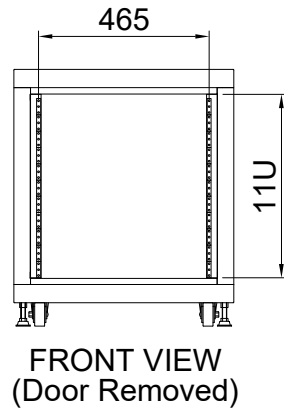

REV	DATE	NOTE
1	2018.04.	

DESIGNED	CHECKED	APPROVED	모델명	HTS750-11A
SON	-	HP	규격	H700xD750xW600(19")
			UNIT	mm
			SCALE	1/1
			PROJECTION	
			SHEET NO	1/1

REV	DATE	NOTE
1	2018.04.	

TOP VIEW

FRONT VIEW
(Door Removed)

FRONT VIEW

SIDE VIEW

REAR VIEW

BASE VIEW

DESIGNED	CHECKED	APPROVED	모델명	HTS750-22A
SON	-	HP	규격	H1200xD750xW600(19")
			UNIT	mm
			SCALE	1/1
			PROJECTION	
			SHEET NO	1/1

REV	DATE	NOTE
1	2018.04.	

TOP VIEW

← REAR

FRONT VIEW
(Door Removed)

FRONT VIEW

SIDE VIEW

REAR VIEW

FRONT →

BASE VIEW

DESIGNED	CHECKED	APPROVED	모델명	HTS750-29A
SON	-	HP	규격	H1500xD750xW600(19")
			UNIT	mm
			SCALE	1/1
			PROJECTION	
			SHEET NO	1/1

REV	DATE	NOTE
1	2018.04.	

TOP VIEW

FRONT VIEW
(Door Removed)

FRONT VIEW

SIDE VIEW

REAR VIEW

BASE VIEW

DESIGNED	CHECKED	APPROVED	모델명	HTS750-36A
SON	-	HP	규격	H1800xD750xW600(19")
			UNIT	mm
			SCALE	1/1
			PROJECTION	
			SHEET NO	1/1