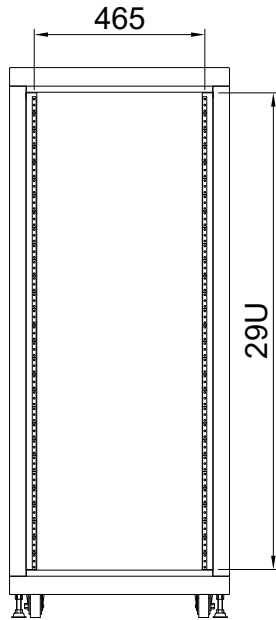

REV	DATE	NOTE
1	2018.04.	

DESIGNED	CHECKED	APPROVED	모델명	HTS750-11A
SON	-	HP	규격	H700xD750xW600(19")
			UNIT	mm
			SCALE	1/1
			PROJECTION	
			SHEET NO	1/1

REV	DATE	NOTE
1	2018.04.	

TOP VIEW

FRONT VIEW
(Door Removed)

FRONT VIEW

SIDE VIEW

REAR VIEW

BASE VIEW

DESIGNED	CHECKED	APPROVED	모델명	HTS750-22A
SON	-	HP	규격	H1200xD750xW600(19")
			UNIT	mm
			SCALE	1/1
			PROJECTION	
			SHEET NO	1/1

REV	DATE	NOTE
1	2018.04.	

TOP VIEW

← REAR

FRONT VIEW
(Door Removed)

FRONT VIEW

SIDE VIEW

REAR VIEW

FRONT →

BASE VIEW

DESIGNED	CHECKED	APPROVED	모델명	HTS750-29A
SON	-	HP	규격	H1500xD750xW600(19")
			UNIT	mm
			SCALE	1/1
			PROJECTION	
			SHEET NO	1/1

REV	DATE	NOTE
1	2018.04.	

TOP VIEW

FRONT VIEW
(Door Removed)

FRONT VIEW

SIDE VIEW

REAR VIEW

BASE VIEW

DESIGNED	CHECKED	APPROVED	모델명	HTS750-36A
SON	-	HP	규격	H1800xD750xW600(19")
			UNIT	mm
			SCALE	1/1
			PROJECTION	
			SHEET NO	1/1