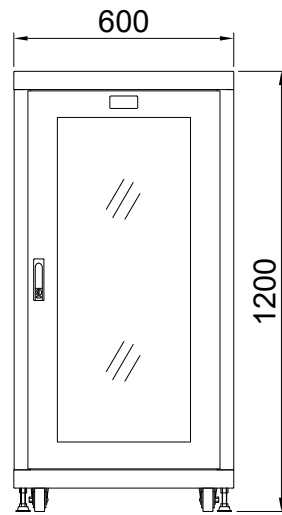

REV	DATE	NOTE
1	2018.04.	

DESIGNED	CHECKED	APPROVED	모델명	HTS750-11A
SON	-	HP	규격	H700xD750xW600(19")
			UNIT	mm
			SCALE	1/1
			PROJECTION	
			SHEET NO	1/1

REV	DATE	NOTE
1	2018.04.	

TOP VIEW

FRONT VIEW
(Door Removed)

FRONT VIEW

SIDE VIEW

REAR VIEW

BASE VIEW

DESIGNED	CHECKED	APPROVED	모델명	HTS750-22A
SON	-	HP	규격	H1200xD750xW600(19")
			UNIT	mm
			SCALE	1/1
			PROJECTION	
			SHEET NO	1/1

REV	DATE	NOTE
1	2018.04.	

TOP VIEW

← REAR

FRONT VIEW
(Door Removed)

FRONT VIEW

SIDE VIEW

REAR VIEW

FRONT →

BASE VIEW

DESIGNED	CHECKED	APPROVED	모델명	HTS750-29A
SON	-	HP	규격	H1500xD750xW600(19")
			UNIT	mm
			SCALE	1/1
			PROJECTION	
			SHEET NO	1/1

REV	DATE	NOTE
1	2018.04.	

TOP VIEW

FRONT VIEW
(Door Removed)

FRONT VIEW

SIDE VIEW

REAR VIEW

BASE VIEW

DESIGNED	CHECKED	APPROVED	모델명	HTS750-36A
SON	-	HP	규격	H1800xD750xW600(19")
			UNIT	mm
			SCALE	1/1
			PROJECTION	
			SHEET NO	1/1