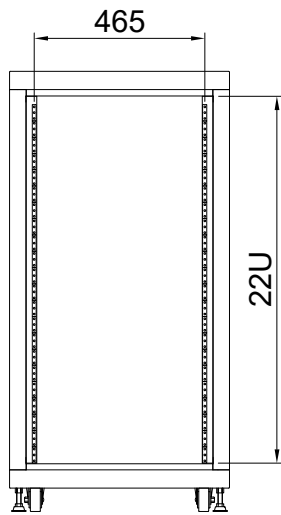

REV	DATE	NOTE
1	2018.04.	

DESIGNED	CHECKED	APPROVED	모델명	HTS750-11A
SON	-	HP	규격	H700xD750xW600(19")
			UNIT	mm
			SCALE	1/1
			PROJECTION	
			SHEET NO	1/1

REV	DATE	NOTE
1	2018.04.	

TOP VIEW

FRONT VIEW
(Door Removed)

FRONT VIEW

SIDE VIEW

REAR VIEW

BASE VIEW

DESIGNED	CHECKED	APPROVED	모델명	HTS750-22A
SON	-	HP	규격	H1200xD750xW600(19")
			UNIT	mm
			SCALE	1/1
			PROJECTION	
			SHEET NO	1/1

REV	DATE	NOTE
1	2018.04.	

TOP VIEW

← REAR

FRONT VIEW
(Door Removed)

FRONT VIEW

SIDE VIEW

REAR VIEW

FRONT →

BASE VIEW

DESIGNED	CHECKED	APPROVED	모델명	HTS750-29A
SON	-	HP	규격	H1500xD750xW600(19")
			UNIT	mm
			SCALE	1/1
			PROJECTION	
			SHEET NO	1/1

REV	DATE	NOTE
1	2018.04.	

TOP VIEW

FRONT VIEW
(Door Removed)

FRONT VIEW

SIDE VIEW

REAR VIEW

BASE VIEW

DESIGNED	CHECKED	APPROVED	모델명	HTS750-36A
SON	-	HP	규격	H1800xD750xW600(19")
			UNIT	mm
			SCALE	1/1
			PROJECTION	
			SHEET NO	1/1