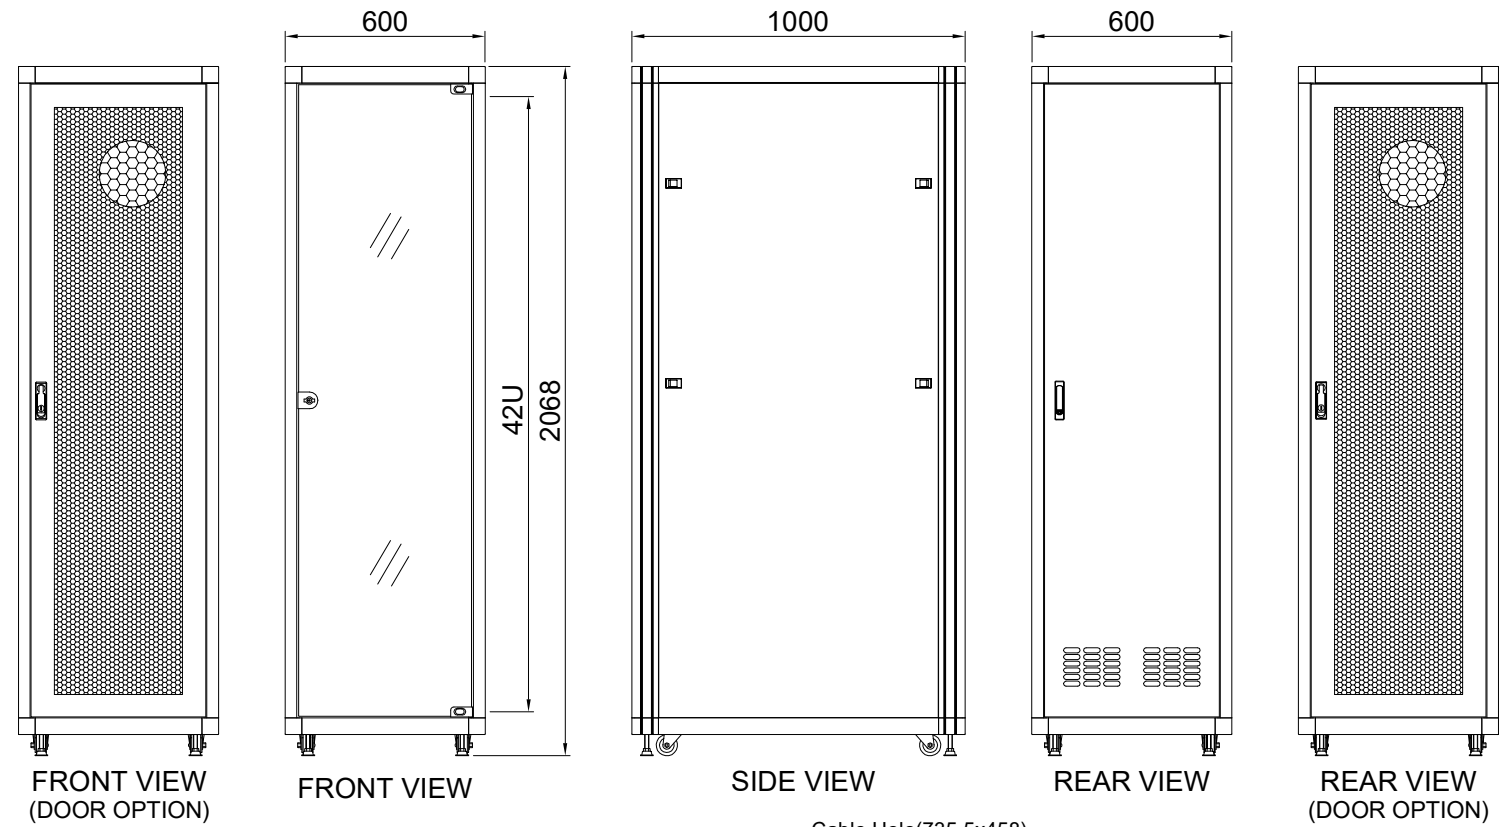

FRONT VIEW

SIDE VIEW

REAR VIEW

REAR VIEW
(DOOR OPTION)

FRONT →

BASE VIEW

DESIGNED	CHECKED	APPROVED	모델명	HTS1000-40A
SON	-	HP	규격	H2000xD1000xW600(19")
			UNIT	mm
			SCALE	1/1
			PROJECTION	
			SHEET NO	1/1

REV	DATE	NOTE
1	2018.04.	

← REAR

TOP VIEW

FRONT VIEW
(DOOR OPTION)

FRONT VIEW

SIDE VIEW

REAR VIEW

REAR VIEW
(DOOR OPTION)

FRONT →