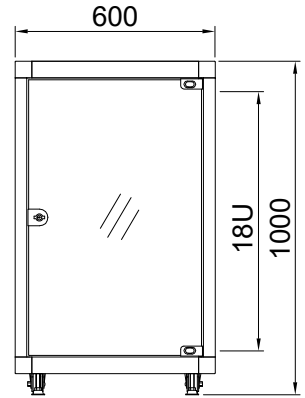

REV	DATE	NOTE
1	2018.04.	

TOP VIEW

FRONT VIEW
(DOOR OPTION)

FRONT VIEW

SIDE VIEW

REAR VIEW

REAR VIEW
(DOOR OPTION)

BASE VIEW

DESIGNED	CHECKED	APPROVED	모델명	HTS1000-18A	
SON	-	HP	규격	H1000xD1000xW600(19")	
			UNIT	mm	PROJECTION
			SCALE	1/1	

REV	DATE	NOTE
1	2018.04.	

TOP VIEW

FRONT VIEW
(DOOR OPTION)

FRONT VIEW

SIDE VIEW

REAR VIEW

REAR VIEW
(DOOR OPTION)

BASE VIEW

DESIGNED	CHECKED	APPROVED	모델명	HTS1000-22A	
SON	-	HP	규격	H1200xD1000xW600(19")	
			UNIT	mm	PROJECTION
			SCALE	1/1	

REV	DATE	NOTE
1	2018.04.	

TOP VIEW

FRONT VIEW
(DOOR OPTION)

FRONT VIEW

SIDE VIEW

REAR VIEW

FRONT VIEW

SIDE VIEW

REAR VIEW

REAR VIEW
(DOOR OPTION)

FRONT →

BASE VIEW

DESIGNED	CHECKED	APPROVED	모델명	HTS1000-40A
SON	-	HP	규격	H2000xD1000xW600(19")
			UNIT	mm
			SCALE	1/1
			PROJECTION	
			SHEET NO	1/1

REV	DATE	NOTE
1	2018.04.	