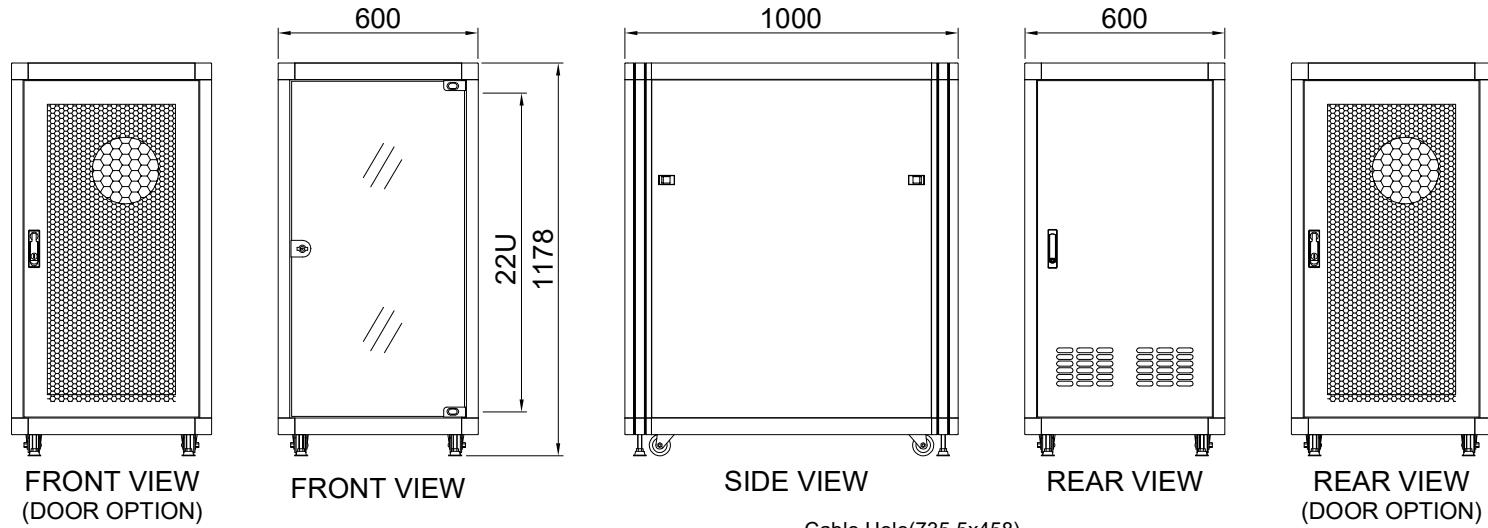

REV	DATE	NOTE
1	2018.04.	

TOP VIEW

FRONT VIEW
(DOOR OPTION)

FRONT VIEW

SIDE VIEW

REAR VIEW

REAR VIEW
(DOOR OPTION)

BASE VIEW

DESIGNED	CHECKED	APPROVED	모델명	HTS1000-18A	
SON	-	HP	규격	H1000xD1000xW600(19")	
			UNIT	mm	PROJECTION
			SCALE	1/1	

REV	DATE	NOTE
1	2018.04.	

TOP VIEW

FRONT VIEW
(DOOR OPTION)

FRONT VIEW

SIDE VIEW

REAR VIEW

REAR VIEW
(DOOR OPTION)

BASE VIEW

DESIGNED	CHECKED	APPROVED	모델명	HTS1000-22A	
SON	-	HP	규격	H1200xD1000xW600(19")	
			UNIT	mm	PROJECTION
			SCALE	1/1	

REV	DATE	NOTE
1	2018.04.	

TOP VIEW

FRONT VIEW
(DOOR OPTION)

FRONT VIEW

SIDE VIEW

REAR VIEW