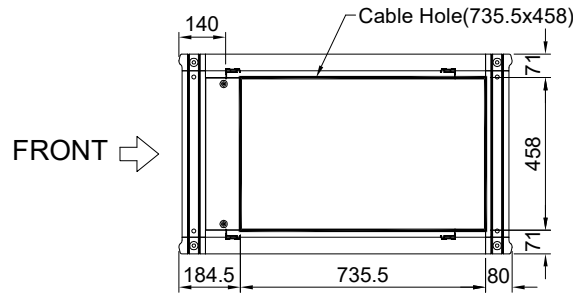

DESIGNED	CHECKED	APPROVED	모델명	HTS1000-18A	
SON	-	HP	규격	H1000xD1000xW600(19")	
			UNIT	mm	PROJECTION
			SCALE	1/1	

REV	DATE	NOTE
1	2018.04.	

TOP VIEW

FRONT VIEW
(DOOR OPTION)

FRONT VIEW

SIDE VIEW

REAR VIEW

REAR VIEW
(DOOR OPTION)

BASE VIEW

DESIGNED	CHECKED	APPROVED	모델명	HTS1000-22A	
SON	-	HP	규격	H1200xD1000xW600(19")	
			UNIT	mm	PROJECTION
			SCALE	1/1	

REV	DATE	NOTE
1	2018.04.	

TOP VIEW

FRONT VIEW
(DOOR OPTION)

FRONT VIEW

SIDE VIEW

REAR VIEW

REAR VIEW
(DOOR OPTION)

BASE VIEW

DESIGNED	CHECKED	APPROVED	모델명	HTS1000-36A
SON	-	HP	규격	H1800xD1000xW600(19")
			UNIT	mm
			SCALE	1/1
			PROJECTION	
			SHEET NO	1/1

REV	DATE	NOTE
1	2018.04.	

TOP VIEW

FRONT VIEW
(DOOR OPTION)

FRONT VIEW

SIDE VIEW

REAR VIEW

REAR VIEW
(DOOR OPTION)

FRONT →

BASE VIEW

DESIGNED	CHECKED	APPROVED	모델명	HTS1000-40A
SON	-	HP	규격	H2000xD1000xW600(19")
			UNIT	mm
			SCALE	1/1
			PROJECTION	
			SHEET NO	1/1

REV	DATE	NOTE
1	2018.04.	