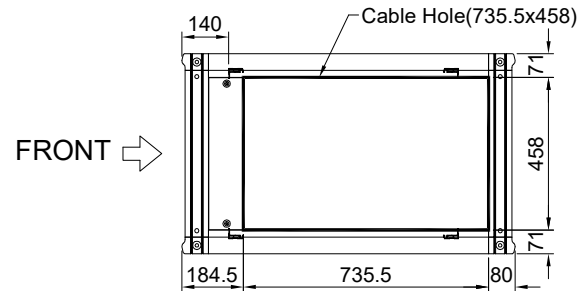

DESIGNED	CHECKED	APPROVED	모델명	HTS1000-18A	
SON	-	HP	규격	H1000xD1000xW600(19")	
			UNIT	mm	PROJECTION
			SCALE	1/1	

REV	DATE	NOTE
1	2018.04.	

TOP VIEW

FRONT VIEW
(DOOR OPTION)

FRONT VIEW

SIDE VIEW

REAR VIEW

REAR VIEW
(DOOR OPTION)

BASE VIEW

DESIGNED	CHECKED	APPROVED	모델명	HTS1000-22A	
SON	-	HP	규격	H1200xD1000xW600(19")	
			UNIT	mm	PROJECTION
			SCALE	1/1	

REV	DATE	NOTE
1	2018.04.	

TOP VIEW

FRONT VIEW
(DOOR OPTION)

FRONT VIEW

SIDE VIEW

REAR VIEW

REAR VIEW
(DOOR OPTION)

BASE VIEW

DESIGNED	CHECKED	APPROVED	모델명	HTS1000-36A
SON	-	HP	규격	H1800xD1000xW600(19")
			UNIT	mm
			SCALE	1/1
			PROJECTION	
			SHEET NO	1/1

REV	DATE	NOTE
1	2018.04.	

TOP VIEW

FRONT VIEW
(DOOR OPTION)

FRONT VIEW

SIDE VIEW

REAR VIEW

REAR VIEW
(DOOR OPTION)

FRONT →

BASE VIEW

DESIGNED	CHECKED	APPROVED	모델명	HTS1000-40A
SON	-	HP	규격	H2000xD1000xW600(19")
			UNIT	mm
			SCALE	1/1
			PROJECTION	
			SHEET NO	1/1

REV	DATE	NOTE
1	2018.04.	