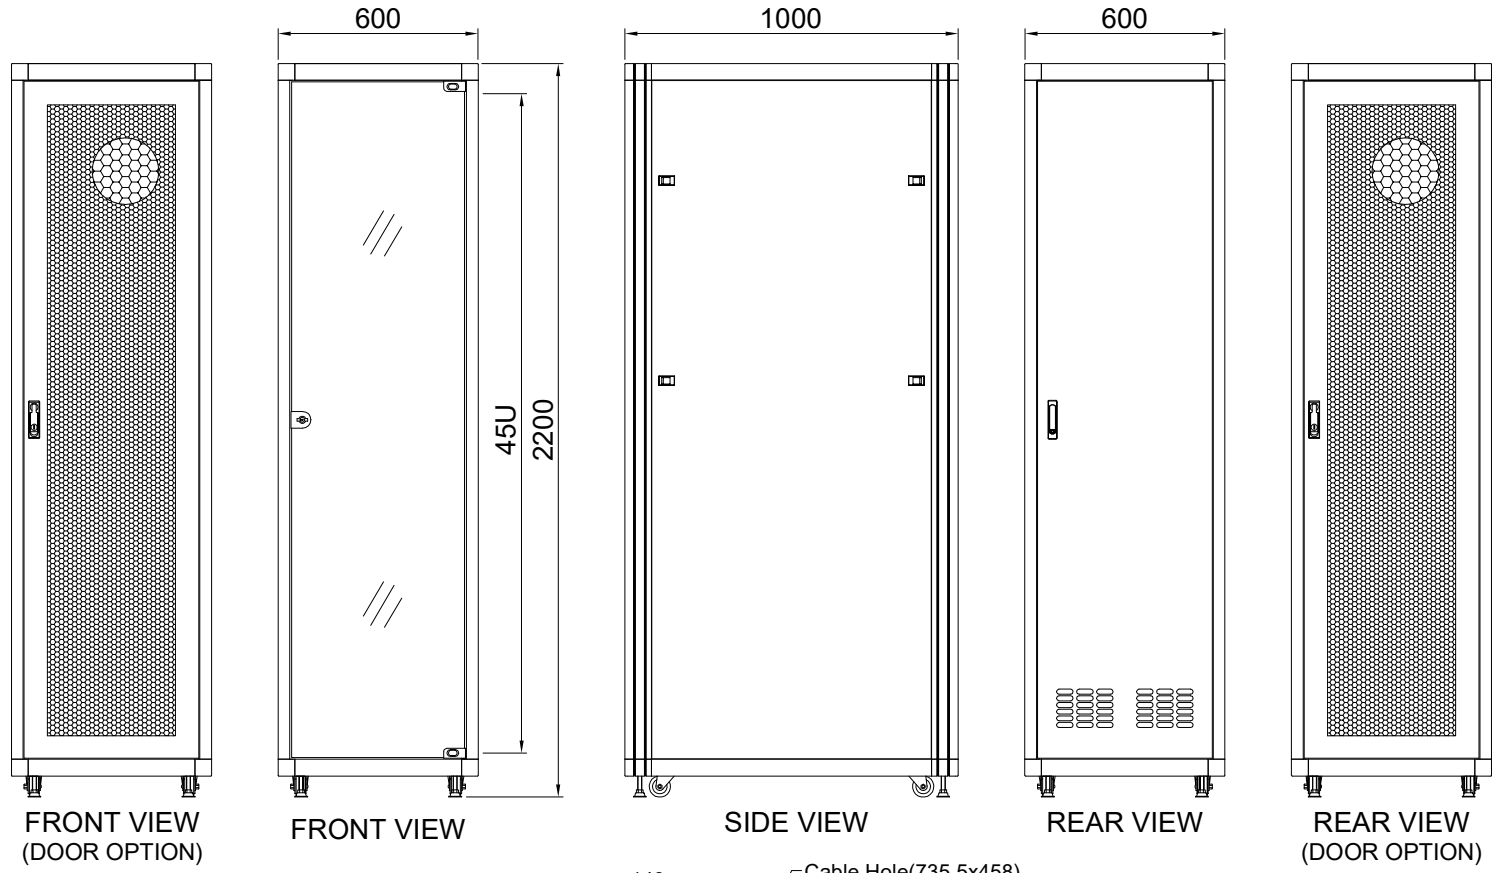

← REAR

TOP VIEW

FRONT VIEW
(DOOR OPTION)

FRONT VIEW

SIDE VIEW

REAR VIEW

REAR VIEW
(DOOR OPTION)

FRONT →

BASE VIEW

DESIGNED	CHECKED	APPROVED	모델명	HTS1000-42A	
SON	-	HP	규격	H2100xD1000xW600(19")	
			UNIT	mm	PROJECTION
			SCALE	1/1	

REV	DATE	NOTE
1	2018.04.	

TOP VIEW

FRONT VIEW
(DOOR OPTION)

FRONT VIEW

SIDE VIEW

REAR VIEW