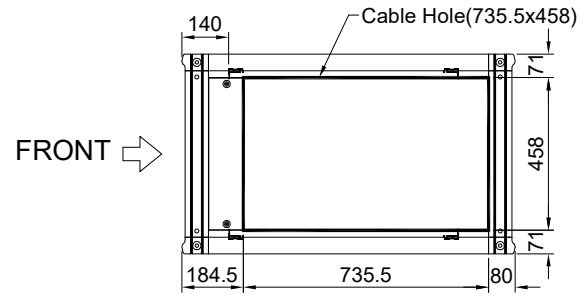

BASE VIEW

DESIGNED	CHECKED	APPROVED	모델명	HTS1000-18A			
SON	-	HP	규격	H1000xD1000xW600(19")			
			UNIT	mm	PROJECTION		
			SCALE	1/1		SHEET NO	1/1