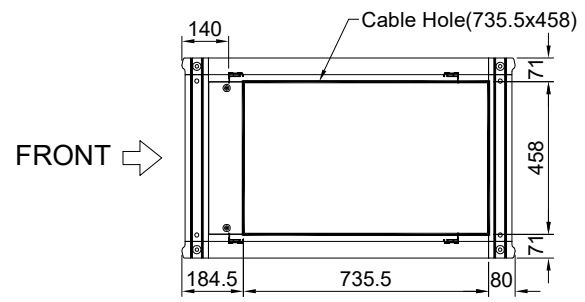

FRONT VIEW

SIDE VIEW

REAR VIEW

REAR VIEW
(DOOR OPTION)

FRONT →

BASE VIEW

DESIGNED	CHECKED	APPROVED	모델명	HTS1000-40A
SON	-	HP	규격	H2000xD1000xW600(19")
			UNIT	mm
			SCALE	1/1
			PROJECTION	
			SHEET NO	1/1

REV	DATE	NOTE
1	2018.04.	

← REAR

TOP VIEW

FRONT VIEW
(DOOR OPTION)

FRONT VIEW

SIDE VIEW

REAR VIEW

REAR VIEW
(DOOR OPTION)

FRONT →

BASE VIEW

DESIGNED	CHECKED	APPROVED	모델명	HTS1000-42A	
SON	-	HP	규격	H2100xD1000xW600(19")	
			UNIT	mm	PROJECTION
			SCALE	1/1	

REV	DATE	NOTE
1	2018.04.	

TOP VIEW

FRONT VIEW
(DOOR OPTION)

FRONT VIEW

SIDE VIEW

REAR VIEW