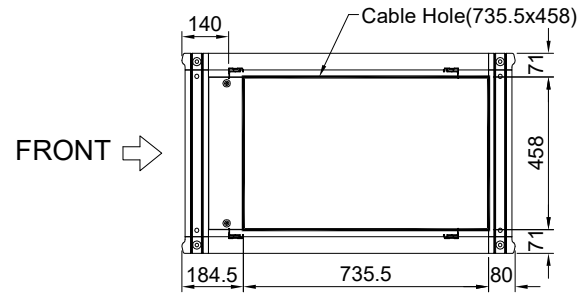

BASE VIEW

DESIGNED	CHECKED	APPROVED	모델명	HTS1000-42A	
SON	-	HP	규격	H2100xD1000xW600(19")	
			UNIT	mm	PROJECTION
			SCALE	1/1	

REV	DATE	NOTE
1	2018.04.	

TOP VIEW

FRONT VIEW
(DOOR OPTION)

FRONT VIEW

SIDE VIEW

REAR VIEW

REAR VIEW
(DOOR OPTION)

BASE VIEW

DESIGNED	CHECKED	APPROVED	모델명	HTS1000-45A
SON	-	HP	규격	H2200xD1000xW600(19")
			UNIT	mm
			SCALE	1/1
			PROJECTION	
			SHEET NO	1/1