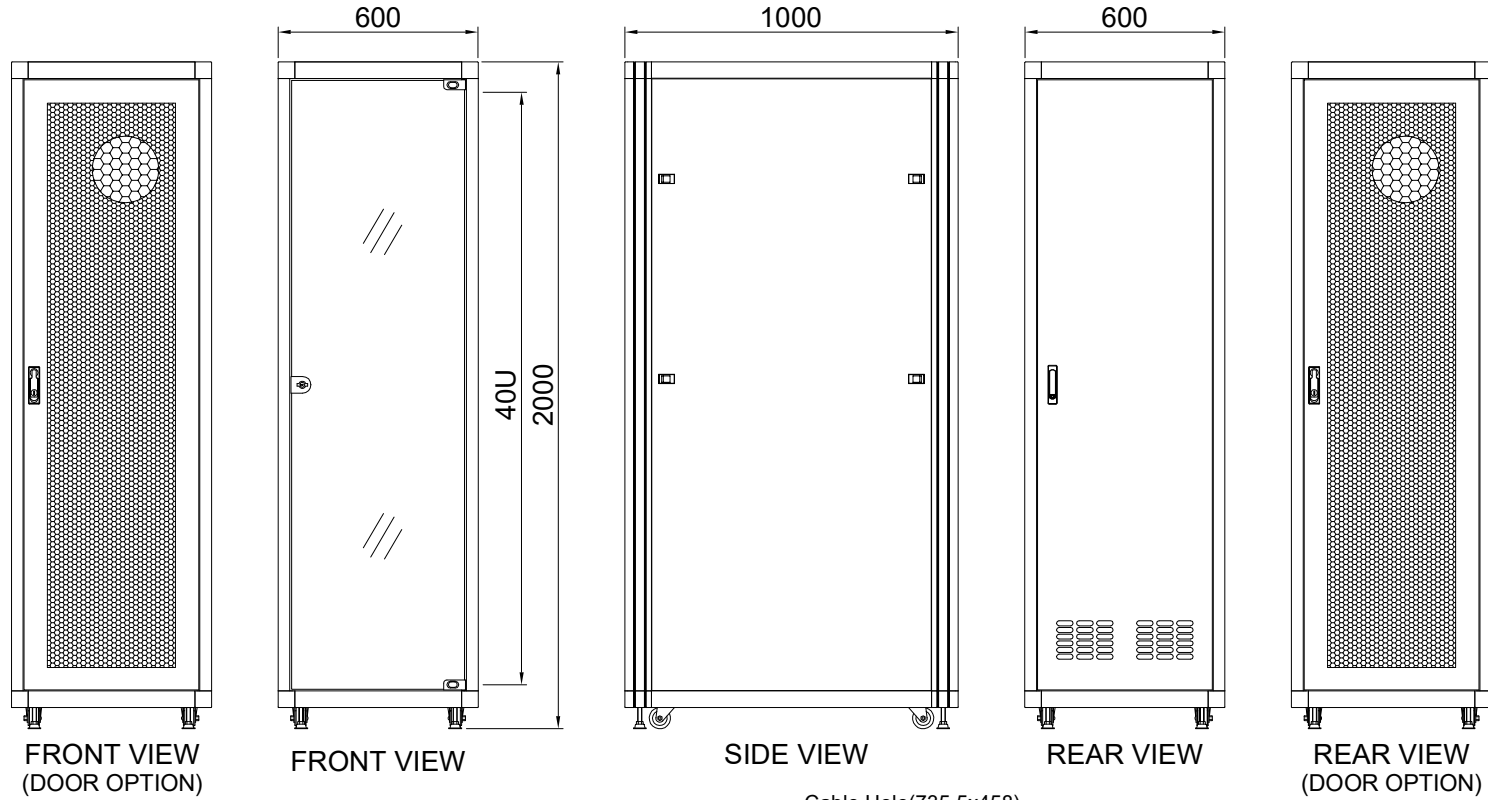

REAR VIEW
(DOOR OPTION)

BASE VIEW

DESIGNED	CHECKED	APPROVED	모델명	HTS1000-36A
SON	-	HP	규격	H1800xD1000xW600(19")
			UNIT	mm
			SCALE	1/1
			PROJECTION	
			SHEET NO	1/1

REV	DATE	NOTE
1	2018.04.	

TOP VIEW

FRONT VIEW
(DOOR OPTION)

FRONT VIEW

SIDE VIEW

REAR VIEW

REAR VIEW
(DOOR OPTION)

FRONT →

BASE VIEW

DESIGNED	CHECKED	APPROVED	모델명	HTS1000-40A
SON	-	HP	규격	H2000xD1000xW600(19")
			UNIT	mm
			SCALE	1/1
			PROJECTION	
			SHEET NO	1/1

REV	DATE	NOTE
1	2018.04.	