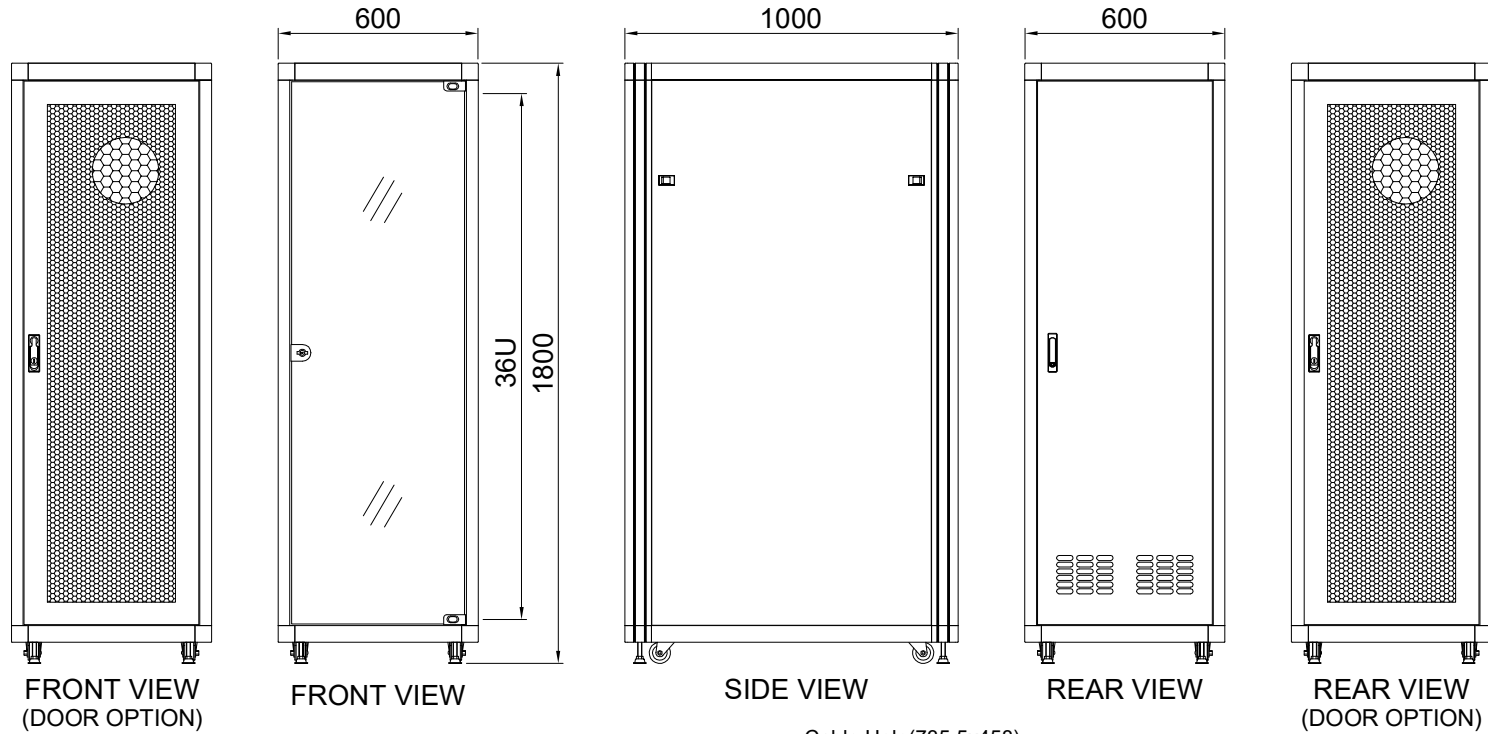

DESIGNED	CHECKED	APPROVED	모델명	HTS1000-18A	
SON	-	HP	규격	H1000xD1000xW600(19")	
			UNIT	mm	PROJECTION
			SCALE	1/1	

REV	DATE	NOTE
1	2018.04.	

TOP VIEW

FRONT VIEW
(DOOR OPTION)

FRONT VIEW

SIDE VIEW

REAR VIEW

REAR VIEW
(DOOR OPTION)

BASE VIEW

DESIGNED	CHECKED	APPROVED	모델명	HTS1000-22A	
SON	-	HP	규격	H1200xD1000xW600(19")	
			UNIT	mm	PROJECTION
			SCALE	1/1	

REV	DATE	NOTE
1	2018.04.	

TOP VIEW

FRONT VIEW
(DOOR OPTION)

FRONT VIEW

SIDE VIEW

REAR VIEW

REAR VIEW
(DOOR OPTION)

BASE VIEW

DESIGNED	CHECKED	APPROVED	모델명	HTS1000-36A
SON	-	HP	규격	H1800xD1000xW600(19")
			UNIT	mm
			SCALE	1/1
			PROJECTION	
			SHEET NO	1/1

REV	DATE	NOTE
1	2018.04.	

TOP VIEW

FRONT VIEW
(DOOR OPTION)