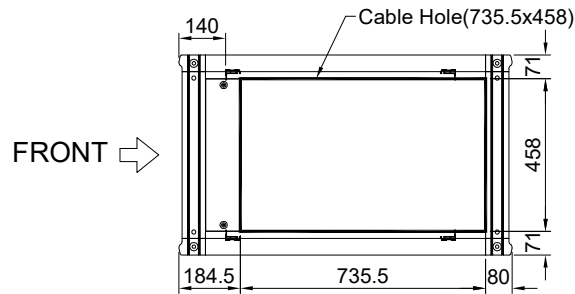

REAR VIEW
(DOOR OPTION)

BASE VIEW

DESIGNED	CHECKED	APPROVED	모델명	HTS1000-36A
SON	-	HP	규격	H1800xD1000xW600(19")
			UNIT	mm
			SCALE	1/1
			PROJECTION	
			SHEET NO	1/1

REV	DATE	NOTE
1	2018.04.	

TOP VIEW

FRONT VIEW
(DOOR OPTION)

FRONT VIEW

SIDE VIEW

REAR VIEW

REAR VIEW
(DOOR OPTION)

FRONT →

BASE VIEW

DESIGNED	CHECKED	APPROVED	모델명	HTS1000-40A
SON	-	HP	규격	H2000xD1000xW600(19")
			UNIT	mm
			SCALE	1/1
			PROJECTION	
			SHEET NO	1/1

REV	DATE	NOTE
1	2018.04.	