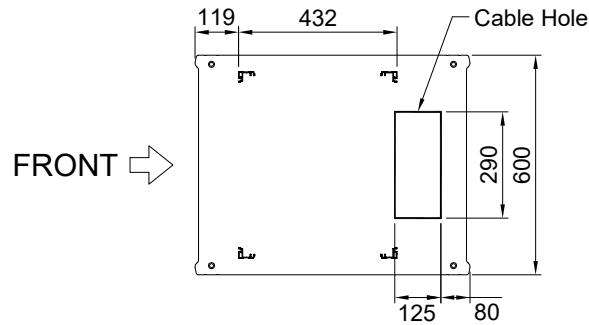

FRONT →

BASE VIEW

DESIGNED	CHECKED	APPROVED	모델명	HTN750-13A
SON	-	HP	규격	H800xD750xW600(19")
			UNIT	mm
			SCALE	1/1
			PROJECTION	
			SHEET NO	1/1