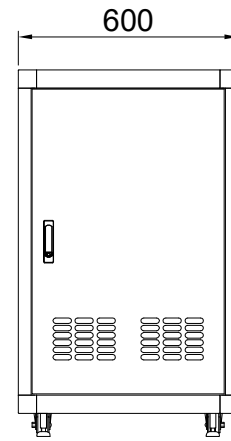

DESIGNED	CHECKED	APPROVED	모델명	HTN750-13A
SON	-	HP	규격	H800xD750xW600(19")
			UNIT	mm
			SCALE	1/1
			PROJECTION	
			SHEET NO	1/1

REV	DATE	NOTE
1	2018.04.	

TOP VIEW

FRONT VIEW

SIDE VIEW

REAR VIEW

BASE VIEW

DESIGNED	CHECKED	APPROVED	모델명	HTN750-18A
SON	-	HP	규격	H1000xD750xW600(19")
			UNIT	mm
			SCALE	1/1
			PROJECTION	
			SHEET NO	1/1

REV	DATE	NOTE
1	2018.04.	

TOP VIEW

← REAR

FRONT VIEW

SIDE VIEW

REAR VIEW

BASE VIEW

→ FRONT

DESIGNED	CHECKED	APPROVED	모델명	HTN750-22A
SON	-	HP	규격	H1200xD750xW600(19")
			UNIT	mm
			SCALE	1/1
			PROJECTION	
			SHEET NO	1/1

REV	DATE	NOTE
1	2018.04.	

← REAR

TOP VIEW

FRONT VIEW

SIDE VIEW

REAR VIEW

FRONT →

SIDE VIEW

REAR VIEW

FRONT →

BASE VIEW

DESIGNED	CHECKED	APPROVED	모델명	HTN750-40A
SON	-	HP	규격	H2000xD750xW600(19")
			UNIT	mm
			SCALE	1/1
			PROJECTION	
			SHEET NO	1/1