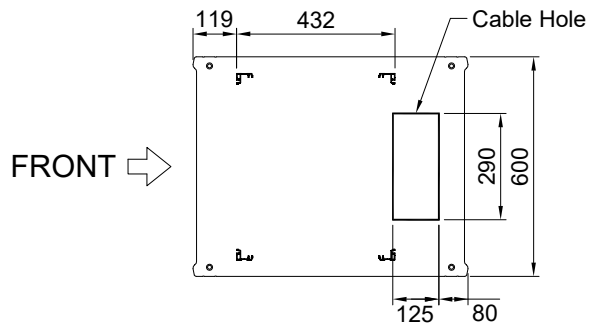

BASE VIEW

DESIGNED	CHECKED	APPROVED	모델명	HTN750-27A
SON	-	HP	규격	H1400xD750xW600(19")
			UNIT	mm
			SCALE	1/1
			PROJECTION	
			SHEET NO	1/1

REV	DATE	NOTE
1	2018.04.	

← REAR

TOP VIEW

FRONT VIEW

SIDE VIEW

REAR VIEW

FRONT →

BASE VIEW

DESIGNED	CHECKED	APPROVED	모델명	HTN750-31A
SON	-	HP	규격	H1600xD750xW600(19")
			UNIT	mm
			SCALE	1/1
			PROJECTION	
			SHEET NO	1/1

REV	DATE	NOTE
1	2018.04.	

← REAR

TOP VIEW

FRONT VIEW

SIDE VIEW

REAR VIEW

FRONT →

BASE VIEW

DESIGNED	CHECKED	APPROVED	모델명	HTN750-36A
SON	-	HP	규격	H1800xD750xW600(19")
			UNIT	mm
			SCALE	1/1
			PROJECTION	
			SHEET NO	1/1

REV	DATE	NOTE
1	2018.04.	

← REAR

TOP VIEW

FRONT VIEW

SIDE VIEW

REAR VIEW

FRONT →

BASE VIEW

DESIGNED	CHECKED	APPROVED	모델명	HTN750-40A
SON	-	HP	규격	H2000xD750xW600(19")
			UNIT	mm
			SCALE	1/1
			PROJECTION	
			SHEET NO	1/1