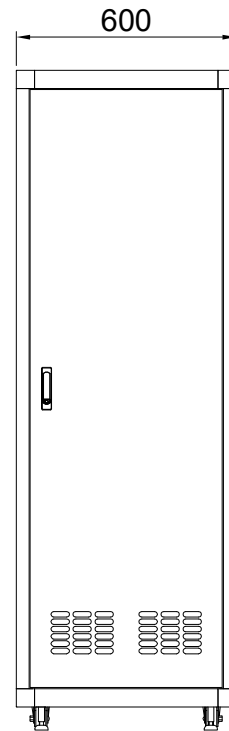

BASE VIEW

DESIGNED	CHECKED	APPROVED	모델명	HTN750-27A
SON	-	HP	규격	H1400xD750xW600(19")
			UNIT	mm
			SCALE	1/1
			PROJECTION	
			SHEET NO	1/1

REV	DATE	NOTE
1	2018.04.	

← REAR

TOP VIEW

FRONT VIEW

SIDE VIEW

REAR VIEW

FRONT →

BASE VIEW

DESIGNED	CHECKED	APPROVED	모델명	HTN750-31A
SON	-	HP	규격	H1600xD750xW600(19")
			UNIT	mm
			SCALE	1/1
			PROJECTION	
			SHEET NO	1/1

REV	DATE	NOTE
1	2018.04.	

← REAR

TOP VIEW

FRONT VIEW

SIDE VIEW

REAR VIEW

FRONT →

BASE VIEW

DESIGNED	CHECKED	APPROVED	모델명	HTN750-36A
SON	-	HP	규격	H1800xD750xW600(19")
			UNIT	mm
			SCALE	1/1
			PROJECTION	
			SHEET NO	1/1

REV	DATE	NOTE
1	2018.04.	

← REAR

TOP VIEW

FRONT VIEW

SIDE VIEW

REAR VIEW

FRONT →

BASE VIEW

DESIGNED	CHECKED	APPROVED	모델명	HTN750-40A
SON	-	HP	규격	H2000xD750xW600(19")
			UNIT	mm
			SCALE	1/1
			PROJECTION	
			SHEET NO	1/1