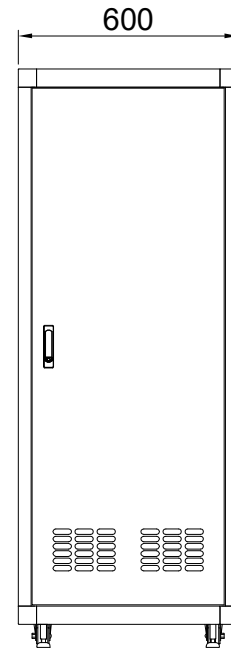

DESIGNED	CHECKED	APPROVED	모델명	HTN750-22A
SON	-	HP	규격	H1200xD750xW600(19")
			UNIT	mm
			SCALE	1/1
			PROJECTION	
			SHEET NO	1/1

REV	DATE	NOTE
1	2018.04.	

← REAR

TOP VIEW

FRONT VIEW

SIDE VIEW

REAR VIEW

FRONT →

BASE VIEW

DESIGNED	CHECKED	APPROVED	모델명	HTN750-27A
SON	-	HP	규격	H1400xD750xW600(19")
			UNIT	mm
			SCALE	1/1
			PROJECTION	
			SHEET NO	1/1

REV	DATE	NOTE
1	2018.04.	

← REAR

TOP VIEW

FRONT VIEW

SIDE VIEW

REAR VIEW

FRONT →

BASE VIEW

DESIGNED	CHECKED	APPROVED	모델명	HTN750-31A
SON	-	HP	규격	H1600xD750xW600(19")
			UNIT	mm
			SCALE	1/1
			PROJECTION	
			SHEET NO	1/1

REV	DATE	NOTE
1	2018.04.	

← REAR

TOP VIEW

FRONT VIEW

SIDE VIEW

SIDE VIEW

REAR VIEW

FRONT →

BASE VIEW

DESIGNED	CHECKED	APPROVED	모델명	HTN750-40A
SON	-	HP	규격	H2000xD750xW600(19")
			UNIT	mm
			SCALE	1/1
			PROJECTION	
			SHEET NO	1/1