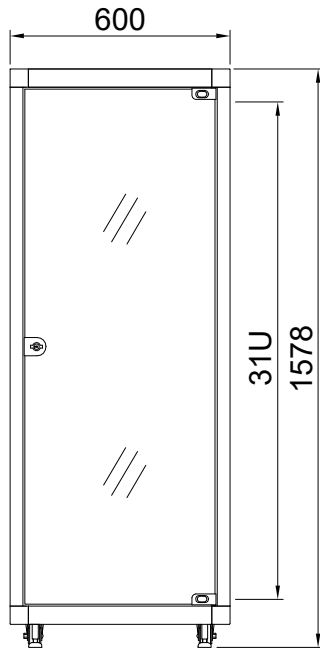

BASE VIEW

DESIGNED	CHECKED	APPROVED	모델명	HTN750-27A
SON	-	HP	규격	H1400xD750xW600(19")
			UNIT	mm
			SCALE	1/1
			PROJECTION	
			SHEET NO	1/1

REV	DATE	NOTE
1	2018.04.	

← REAR

TOP VIEW

FRONT VIEW

SIDE VIEW

REAR VIEW

FRONT →

BASE VIEW

DESIGNED	CHECKED	APPROVED	모델명	HTN750-31A
SON	-	HP	규격	H1600xD750xW600(19")
			UNIT	mm
			SCALE	1/1
			PROJECTION	
			SHEET NO	1/1

REV	DATE	NOTE
1	2018.04.	

← REAR

TOP VIEW

FRONT VIEW

SIDE VIEW

REAR VIEW

FRONT →

BASE VIEW

DESIGNED	CHECKED	APPROVED	모델명	HTN750-36A
SON	-	HP	규격	H1800xD750xW600(19")
			UNIT	mm
			SCALE	1/1
			PROJECTION	
			SHEET NO	1/1

REV	DATE	NOTE
1	2018.04.	

← REAR

TOP VIEW

FRONT VIEW

SIDE VIEW

REAR VIEW

FRONT →

BASE VIEW

DESIGNED	CHECKED	APPROVED	모델명	HTN750-40A
SON	-	HP	규격	H2000xD750xW600(19")
			UNIT	mm
			SCALE	1/1
			PROJECTION	
			SHEET NO	1/1