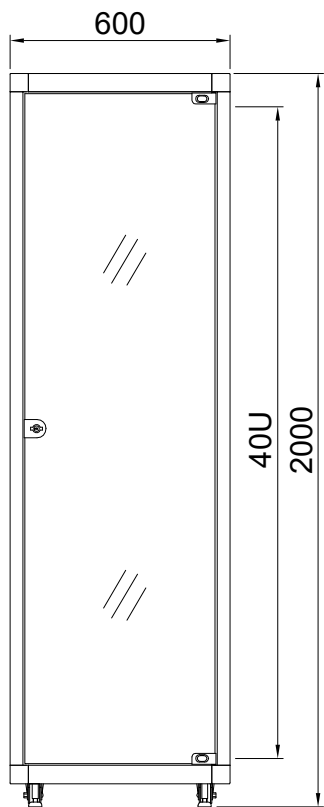

BASE VIEW

DESIGNED	CHECKED	APPROVED	모델명	HTN750-27A
SON	-	HP	규격	H1400xD750xW600(19")
			UNIT	mm
			SCALE	1/1
			PROJECTION	
			SHEET NO	1/1

REV	DATE	NOTE
1	2018.04.	

← REAR

TOP VIEW

FRONT VIEW

SIDE VIEW

REAR VIEW

FRONT →

BASE VIEW

DESIGNED	CHECKED	APPROVED	모델명	HTN750-31A
SON	-	HP	규격	H1600xD750xW600(19")
			UNIT	mm
			SCALE	1/1
			PROJECTION	
			SHEET NO	1/1

REV	DATE	NOTE
1	2018.04.	

← REAR

TOP VIEW

FRONT VIEW

SIDE VIEW

REAR VIEW

FRONT →

BASE VIEW

DESIGNED	CHECKED	APPROVED	모델명	HTN750-36A
SON	-	HP	규격	H1800xD750xW600(19")
			UNIT	mm
			SCALE	1/1
			PROJECTION	
			SHEET NO	1/1

REV	DATE	NOTE
1	2018.04.	

← REAR

TOP VIEW

FRONT VIEW

SIDE VIEW

REAR VIEW

FRONT →

BASE VIEW

DESIGNED	CHECKED	APPROVED	모델명	HTN750-40A
SON	-	HP	규격	H2000xD750xW600(19")
			UNIT	mm
			SCALE	1/1
			PROJECTION	
			SHEET NO	1/1