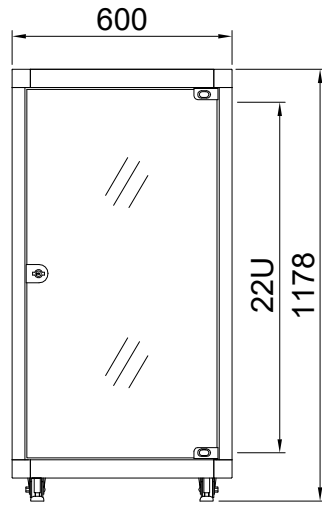

REV	DATE	NOTE
1	2018.04.	

← REAR

FRONT VIEW

→ FRONT

DESIGNED	CHECKED	APPROVED	모델명	HTN750-22A
SON	-	HP	규격	H1200xD750xW600(19")
			UNIT	mm
			SCALE	1/1
			PROJECTION	
			SHEET NO	1/1