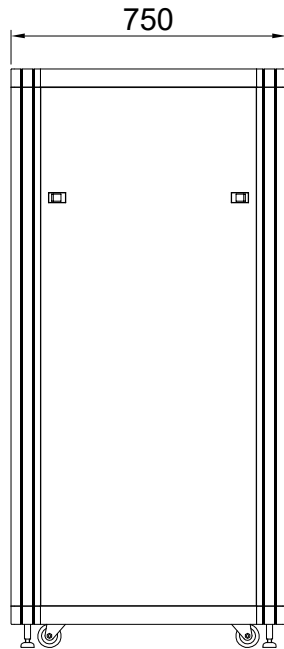

DESIGNED	CHECKED	APPROVED	모델명	HTN750-22A
SON	-	HP	규격	H1200xD750xW600(19")
			UNIT	mm
			SCALE	1/1
			PROJECTION	
			SHEET NO	1/1

REV	DATE	NOTE
1	2018.04.	

← REAR

TOP VIEW

FRONT VIEW

SIDE VIEW

REAR VIEW

FRONT →

BASE VIEW

DESIGNED	CHECKED	APPROVED	모델명	HTN750-27A
SON	-	HP	규격	H1400xD750xW600(19")
			UNIT	mm
			SCALE	1/1
			PROJECTION	
			SHEET NO	1/1

REV	DATE	NOTE
1	2018.04.	

← REAR

TOP VIEW

FRONT VIEW

SIDE VIEW

REAR VIEW

FRONT →

BASE VIEW

DESIGNED	CHECKED	APPROVED	모델명	HTN750-31A
SON	-	HP	규격	H1600xD750xW600(19")
			UNIT	mm
			SCALE	1/1
			PROJECTION	
			SHEET NO	1/1

REV	DATE	NOTE
1	2018.04.	

← REAR

TOP VIEW

FRONT VIEW

SIDE VIEW

SIDE VIEW

REAR VIEW

FRONT →

BASE VIEW

DESIGNED	CHECKED	APPROVED	모델명	HTN750-40A
SON	-	HP	규격	H2000xD750xW600(19")
			UNIT	mm
			SCALE	1/1
			PROJECTION	
			SHEET NO	1/1