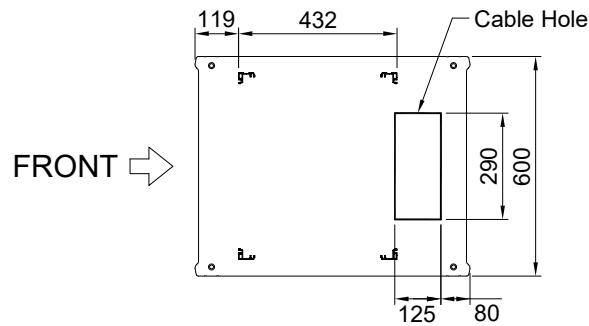

DESIGNED	CHECKED	APPROVED	모델명	HTN750-22A
SON	-	HP	규격	H1200xD750xW600(19")
			UNIT	mm
			SCALE	1/1
			PROJECTION	
			SHEET NO	1/1

REV	DATE	NOTE
1	2018.04.	

← REAR

TOP VIEW

FRONT VIEW

SIDE VIEW

REAR VIEW

FRONT →

BASE VIEW

DESIGNED	CHECKED	APPROVED	모델명	HTN750-27A
SON	-	HP	규격	H1400xD750xW600(19")
			UNIT	mm
			SCALE	1/1
			PROJECTION	
			SHEET NO	1/1

REV	DATE	NOTE
1	2018.04.	

← REAR

TOP VIEW

FRONT VIEW

SIDE VIEW

REAR VIEW

FRONT →

BASE VIEW

DESIGNED	CHECKED	APPROVED	모델명	HTN750-31A
SON	-	HP	규격	H1600xD750xW600(19")
			UNIT	mm
			SCALE	1/1
			PROJECTION	
			SHEET NO	1/1

REV	DATE	NOTE
1	2018.04.	

← REAR

TOP VIEW

FRONT VIEW

SIDE VIEW

SIDE VIEW

REAR VIEW

FRONT →

BASE VIEW

DESIGNED	CHECKED	APPROVED	모델명	HTN750-40A
SON	-	HP	규격	H2000xD750xW600(19")
			UNIT	mm
			SCALE	1/1
			PROJECTION	
			SHEET NO	1/1