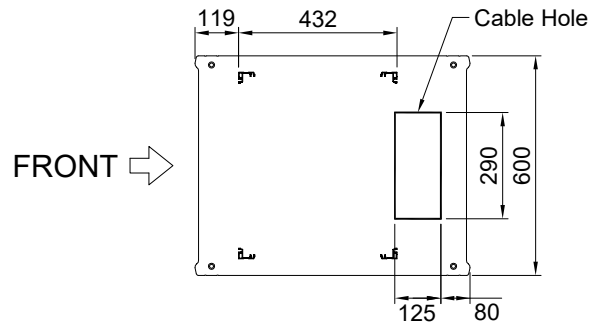

BASE VIEW

→ FRONT

DESIGNED	CHECKED	APPROVED	모델명	HTN750-22A
SON	-	HP	규격	H1200xD750xW600(19")
			UNIT	mm
			SCALE	1/1
			PROJECTION	
			SHEET NO	1/1