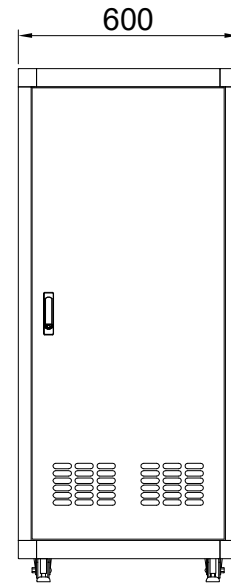

DESIGNED	CHECKED	APPROVED	모델명	HTN750-22A
SON	-	HP	규격	H1200xD750xW600(19")
			UNIT	mm
			SCALE	1/1
			PROJECTION	
			SHEET NO	1/1

REV	DATE	NOTE
1	2018.04.	

← REAR

TOP VIEW

FRONT VIEW

SIDE VIEW

REAR VIEW

FRONT →

BASE VIEW

DESIGNED	CHECKED	APPROVED	모델명	HTN750-27A
SON	-	HP	규격	H1400xD750xW600(19")
			UNIT	mm
			SCALE	1/1
			PROJECTION	
			SHEET NO	1/1

REV	DATE	NOTE
1	2018.04.	

← REAR

TOP VIEW

FRONT VIEW

SIDE VIEW

REAR VIEW

FRONT →

BASE VIEW

DESIGNED	CHECKED	APPROVED	모델명	HTN750-31A
SON	-	HP	규격	H1600xD750xW600(19")
			UNIT	mm
			SCALE	1/1
			PROJECTION	
			SHEET NO	1/1

REV	DATE	NOTE
1	2018.04.	

← REAR

TOP VIEW

FRONT VIEW

SIDE VIEW

SIDE VIEW

REAR VIEW

FRONT →

BASE VIEW

DESIGNED	CHECKED	APPROVED	모델명	HTN750-40A
SON	-	HP	규격	H2000xD750xW600(19")
			UNIT	mm
			SCALE	1/1
			PROJECTION	
			SHEET NO	1/1