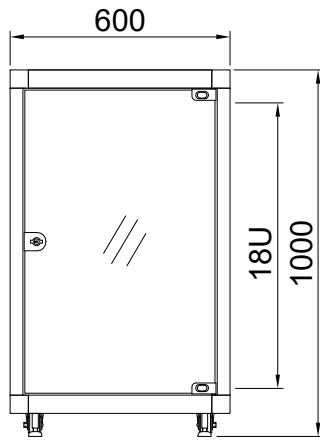

REV	DATE	NOTE
1	2018.04.	

← REAR

TOP VIEW

FRONT VIEW

SIDE VIEW

REAR VIEW

FRONT →

BASE VIEW

DESIGNED	CHECKED	APPROVED	모델명	HTN750-13A
SON	-	HP	규격	H800xD750xW600(19")
			UNIT	mm
			SCALE	1/1
			PROJECTION	
			SHEET NO	1/1

REV	DATE	NOTE
1	2018.04.	

TOP VIEW

FRONT VIEW

SIDE VIEW

REAR VIEW

BASE VIEW

DESIGNED	CHECKED	APPROVED	모델명	HTN750-18A
SON	-	HP	규격	H1000xD750xW600(19")
			UNIT	mm
			SCALE	1/1
			PROJECTION	
			SHEET NO	1/1

DESIGNED	CHECKED	APPROVED	모델명	HTN750-22A
SON	-	HP	규격	H1200xD750xW600(19")
			UNIT	mm
			SCALE	1/1
			PROJECTION	
			SHEET NO	1/1

REV	DATE	NOTE
1	2018.04.	

← REAR

TOP VIEW

FRONT VIEW

SIDE VIEW

REAR VIEW

FRONT →

FRONT →

BASE VIEW

DESIGNED	CHECKED	APPROVED	모델명	HTN750-31A
SON	-	HP	규격	H1600xD750xW600(19")
			UNIT	mm
			SCALE	1/1
			PROJECTION	
			SHEET NO	1/1

REV	DATE	NOTE
1	2018.04.	

← REAR

TOP VIEW

FRONT VIEW

SIDE VIEW