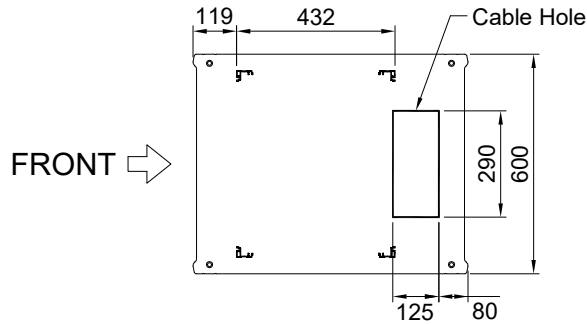

DESIGNED	CHECKED	APPROVED	모델명	HTN750-13A
SON	-	HP	규격	H800xD750xW600(19")
			UNIT	mm
			SCALE	1/1
			PROJECTION	
			SHEET NO	1/1

REV	DATE	NOTE
1	2018.04.	

TOP VIEW

FRONT VIEW

SIDE VIEW

REAR VIEW

BASE VIEW

DESIGNED	CHECKED	APPROVED	모델명	HTN750-18A
SON	-	HP	규격	H1000xD750xW600(19")
			UNIT	mm
			SCALE	1/1
			PROJECTION	
			SHEET NO	1/1

DESIGNED	CHECKED	APPROVED	모델명	HTN750-22A
SON	-	HP	규격	H1200xD750xW600(19")
			UNIT	mm
			SCALE	1/1
			PROJECTION	
			SHEET NO	1/1

REV	DATE	NOTE
1	2018.04.	

← REAR

TOP VIEW

FRONT VIEW

SIDE VIEW

REAR VIEW

FRONT →

BASE VIEW

DESIGNED	CHECKED	APPROVED	모델명	HTN750-27A
SON	-	HP	규격	H1400xD750xW600(19")
			UNIT	mm
			SCALE	1/1
			PROJECTION	
			SHEET NO	1/1

REV	DATE	NOTE
1	2018.04.	

← REAR

TOP VIEW

FRONT VIEW

SIDE VIEW

REAR VIEW

SIDE VIEW

REAR VIEW

FRONT →

BASE VIEW

DESIGNED	CHECKED	APPROVED	모델명	HTN750-40A
SON	-	HP	규격	H2000xD750xW600(19")
			UNIT	mm
			SCALE	1/1
			PROJECTION	
			SHEET NO	1/1