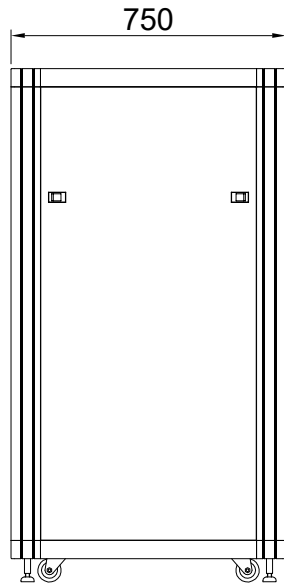

DESIGNED	CHECKED	APPROVED	모델명	HTN750-22A
SON	-	HP	규격	H1200xD750xW600(19")
			UNIT	mm
			SCALE	1/1
			PROJECTION	
			SHEET NO	1/1

REV	DATE	NOTE
1	2018.04.	

← REAR

TOP VIEW

FRONT VIEW

SIDE VIEW

REAR VIEW

FRONT →

BASE VIEW

DESIGNED	CHECKED	APPROVED	모델명	HTN750-27A
SON	-	HP	규격	H1400xD750xW600(19")
			UNIT	mm
			SCALE	1/1
			PROJECTION	
			SHEET NO	1/1

REV	DATE	NOTE
1	2018.04.	

← REAR

TOP VIEW

FRONT VIEW

SIDE VIEW

REAR VIEW

FRONT →

BASE VIEW

DESIGNED	CHECKED	APPROVED	모델명	HTN750-31A
SON	-	HP	규격	H1600xD750xW600(19")
			UNIT	mm
			SCALE	1/1
			PROJECTION	
			SHEET NO	1/1

REV	DATE	NOTE
1	2018.04.	

← REAR

TOP VIEW

FRONT VIEW

SIDE VIEW

SIDE VIEW

REAR VIEW

FRONT →

BASE VIEW

DESIGNED	CHECKED	APPROVED	모델명	HTN750-40A
SON	-	HP	규격	H2000xD750xW600(19")
			UNIT	mm
			SCALE	1/1
			PROJECTION	
			SHEET NO	1/1