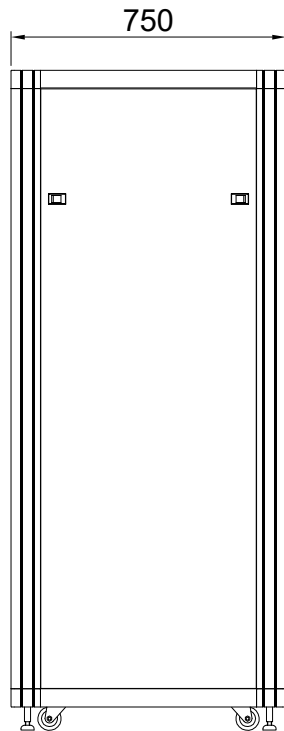

BASE VIEW

DESIGNED	CHECKED	APPROVED	모델명	HTN750-27A
SON	-	HP	규격	H1400xD750xW600(19")
			UNIT	mm
			SCALE	1/1
			PROJECTION	
			SHEET NO	1/1

REV	DATE	NOTE
1	2018.04.	

← REAR

TOP VIEW

FRONT VIEW

SIDE VIEW

REAR VIEW

FRONT →

BASE VIEW

DESIGNED	CHECKED	APPROVED	모델명	HTN750-31A
SON	-	HP	규격	H1600xD750xW600(19")
			UNIT	mm
			SCALE	1/1
			PROJECTION	
			SHEET NO	1/1

REV	DATE	NOTE
1	2018.04.	

← REAR

TOP VIEW

FRONT VIEW

SIDE VIEW

REAR VIEW

FRONT →

BASE VIEW

DESIGNED	CHECKED	APPROVED	모델명	HTN750-36A
SON	-	HP	규격	H1800xD750xW600(19")
			UNIT	mm
			SCALE	1/1
			PROJECTION	
			SHEET NO	1/1

REV	DATE	NOTE
1	2018.04.	

← REAR

TOP VIEW

FRONT VIEW

SIDE VIEW

REAR VIEW

FRONT →

BASE VIEW

DESIGNED	CHECKED	APPROVED	모델명	HTN750-40A
SON	-	HP	규격	H2000xD750xW600(19")
			UNIT	mm
			SCALE	1/1
			PROJECTION	
			SHEET NO	1/1