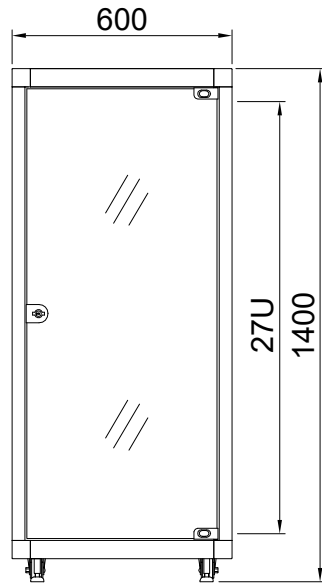

REV	DATE	NOTE
1	2018.04.	

TOP VIEW

← REAR

FRONT VIEW

SIDE VIEW

REAR VIEW

BASE VIEW

→ FRONT

DESIGNED	CHECKED	APPROVED	모델명	HTN750-22A
SON	-	HP	규격	H1200xD750xW600(19")
			UNIT	mm
			SCALE	1/1
			PROJECTION	
			SHEET NO	1/1

REV	DATE	NOTE
1	2018.04.	

← REAR

TOP VIEW

FRONT VIEW

SIDE VIEW

REAR VIEW

FRONT →

BASE VIEW

DESIGNED	CHECKED	APPROVED	모델명	HTN750-27A
SON	-	HP	규격	H1400xD750xW600(19")
			UNIT	mm
			SCALE	1/1
			PROJECTION	
			SHEET NO	1/1

REV	DATE	NOTE
1	2018.04.	

← REAR

TOP VIEW

FRONT VIEW

SIDE VIEW

REAR VIEW

SIDE VIEW

REAR VIEW

FRONT →

BASE VIEW

DESIGNED	CHECKED	APPROVED	모델명	HTN750-40A
SON	-	HP	규격	H2000xD750xW600(19")
			UNIT	mm
			SCALE	1/1
			PROJECTION	
			SHEET NO	1/1