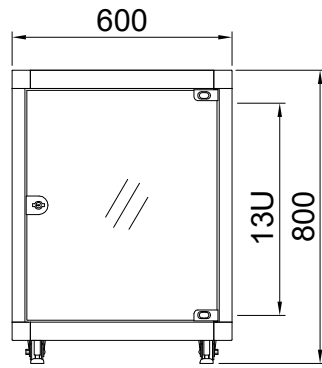

REV	DATE	NOTE
1	2018.04.	

← REAR

FRONT VIEW

FRONT →

DESIGNED	CHECKED	APPROVED	모델명	HTN750-13A
SON	-	HP	규격	H800xD750xW600(19")
			UNIT	mm
			SCALE	1/1
			PROJECTION	
			SHEET NO	1/1