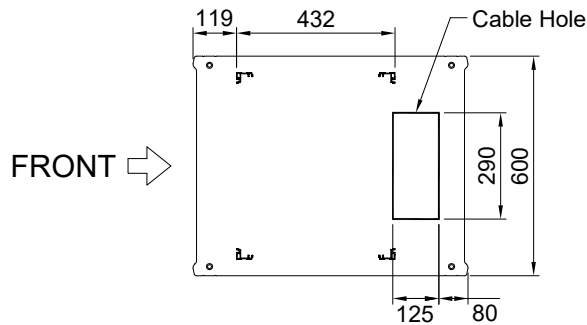

BASE VIEW

DESIGNED	CHECKED	APPROVED	모델명	HTN750-27A
SON	-	HP	규격	H1400xD750xW600(19")
			UNIT	mm
			SCALE	1/1
			PROJECTION	
			SHEET NO	1/1

REV	DATE	NOTE
1	2018.04.	

← REAR

TOP VIEW

FRONT VIEW

SIDE VIEW

REAR VIEW

FRONT →

BASE VIEW

DESIGNED	CHECKED	APPROVED	모델명	HTN750-31A
SON	-	HP	규격	H1600xD750xW600(19")
			UNIT	mm
			SCALE	1/1
			PROJECTION	
			SHEET NO	1/1

REV	DATE	NOTE
1	2018.04.	

← REAR

TOP VIEW

FRONT VIEW

SIDE VIEW

REAR VIEW

FRONT →

BASE VIEW

DESIGNED	CHECKED	APPROVED	모델명	HTN750-36A
SON	-	HP	규격	H1800xD750xW600(19")
			UNIT	mm
			SCALE	1/1
			PROJECTION	
			SHEET NO	1/1

REV	DATE	NOTE
1	2018.04.	

← REAR

TOP VIEW

FRONT VIEW

SIDE VIEW

REAR VIEW

FRONT →

BASE VIEW

DESIGNED	CHECKED	APPROVED	모델명	HTN750-40A
SON	-	HP	규격	H2000xD750xW600(19")
			UNIT	mm
			SCALE	1/1
			PROJECTION	
			SHEET NO	1/1