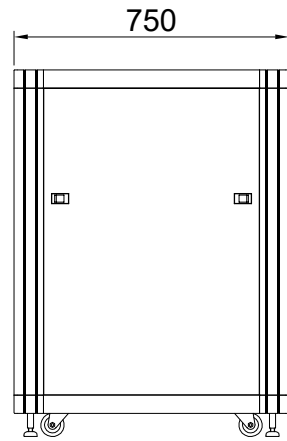

DESIGNED	CHECKED	APPROVED	모델명	HTN750-13A
SON	-	HP	규격	H800xD750xW600(19")
			UNIT	mm
			SCALE	1/1
			PROJECTION	
			SHEET NO	1/1

REV	DATE	NOTE
1	2018.04.	

TOP VIEW

FRONT VIEW

SIDE VIEW

REAR VIEW

BASE VIEW

DESIGNED	CHECKED	APPROVED	모델명	HTN750-18A
SON	-	HP	규격	H1000xD750xW600(19")
			UNIT	mm
			SCALE	1/1
			PROJECTION	
			SHEET NO	1/1

DESIGNED	CHECKED	APPROVED	모델명	HTN750-22A
SON	-	HP	규격	H1200xD750xW600(19")
			UNIT	mm
			SCALE	1/1
			PROJECTION	
			SHEET NO	1/1

REV	DATE	NOTE
1	2018.04.	

← REAR

TOP VIEW

FRONT VIEW

SIDE VIEW

REAR VIEW

FRONT →

BASE VIEW

DESIGNED	CHECKED	APPROVED	모델명	HTN750-27A
SON	-	HP	규격	H1400xD750xW600(19")
			UNIT	mm
			SCALE	1/1
			PROJECTION	
			SHEET NO	1/1

REV	DATE	NOTE
1	2018.04.	

← REAR

TOP VIEW

FRONT VIEW

SIDE VIEW

REAR VIEW

SIDE VIEW

REAR VIEW

FRONT →

BASE VIEW

DESIGNED	CHECKED	APPROVED	모델명	HTN750-40A
SON	-	HP	규격	H2000xD750xW600(19")
			UNIT	mm
			SCALE	1/1
			PROJECTION	
			SHEET NO	1/1