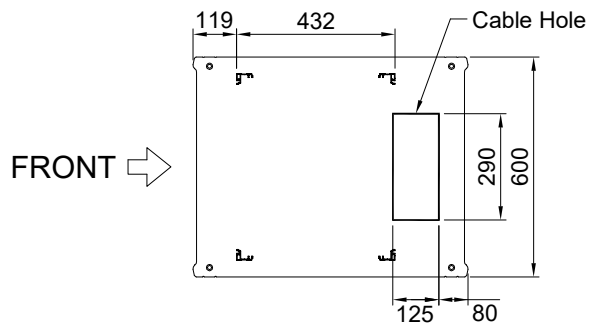

REAR VIEW

FRONT →

BASE VIEW

DESIGNED	CHECKED	APPROVED	모델명	HTN750-36A
SON	-	HP	규격	H1800xD750xW600(19")
			UNIT	mm
			SCALE	1/1
			PROJECTION	
			SHEET NO	1/1

REV	DATE	NOTE
1	2018.04.	

← REAR

TOP VIEW

FRONT VIEW

SIDE VIEW

REAR VIEW

FRONT →

BASE VIEW

DESIGNED	CHECKED	APPROVED	모델명	HTN750-40A
SON	-	HP	규격	H2000xD750xW600(19")
			UNIT	mm
			SCALE	1/1
			PROJECTION	
			SHEET NO	1/1