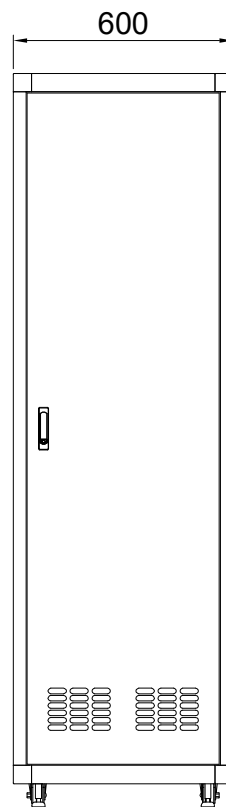

DESIGNED	CHECKED	APPROVED	모델명	HTN750-22A
SON	-	HP	규격	H1200xD750xW600(19")
			UNIT	mm
			SCALE	1/1
			PROJECTION	
			SHEET NO	1/1

REV	DATE	NOTE
1	2018.04.	

← REAR

TOP VIEW

FRONT VIEW

SIDE VIEW

REAR VIEW

FRONT →

FRONT →

BASE VIEW

DESIGNED	CHECKED	APPROVED	모델명	HTN750-31A
SON	-	HP	규격	H1600xD750xW600(19")
			UNIT	mm
			SCALE	1/1
			PROJECTION	
			SHEET NO	1/1

REV	DATE	NOTE
1	2018.04.	

← REAR

TOP VIEW

FRONT VIEW

SIDE VIEW

REAR VIEW

FRONT →

BASE VIEW

DESIGNED	CHECKED	APPROVED	모델명	HTN750-36A
SON	-	HP	규격	H1800xD750xW600(19")
			UNIT	mm
			SCALE	1/1
			PROJECTION	
			SHEET NO	1/1

REV	DATE	NOTE
1	2018.04.	

← REAR

TOP VIEW

FRONT VIEW

SIDE VIEW

REAR VIEW

FRONT →

BASE VIEW

DESIGNED	CHECKED	APPROVED	모델명	HTN750-40A
SON	-	HP	규격	H2000xD750xW600(19")
			UNIT	mm
			SCALE	1/1
			PROJECTION	
			SHEET NO	1/1