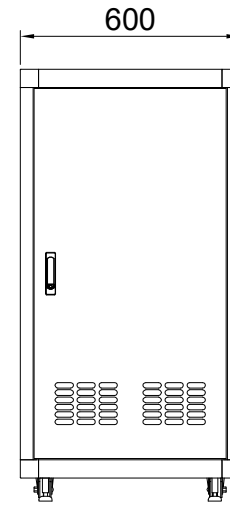

REV	DATE	NOTE
1	2018.04.	

TOP VIEW

← REAR

FRONT VIEW

SIDE VIEW

REAR VIEW

BASE VIEW

→ FRONT

DESIGNED	CHECKED	APPROVED	모델명	HTN750-22A
SON	-	HP	규격	H1200xD750xW600(19")
			UNIT	mm
			SCALE	1/1
			PROJECTION	
			SHEET NO	1/1

REV	DATE	NOTE
1	2018.04.	

← REAR

TOP VIEW

FRONT VIEW

SIDE VIEW

REAR VIEW

FRONT →

BASE VIEW

DESIGNED	CHECKED	APPROVED	모델명	HTN750-27A
SON	-	HP	규격	H1400xD750xW600(19")
			UNIT	mm
			SCALE	1/1
			PROJECTION	
			SHEET NO	1/1

REV	DATE	NOTE
1	2018.04.	

← REAR

TOP VIEW

FRONT VIEW

SIDE VIEW

REAR VIEW

SIDE VIEW

REAR VIEW

FRONT →

BASE VIEW

DESIGNED	CHECKED	APPROVED	모델명	HTN750-40A
SON	-	HP	규격	H2000xD750xW600(19")
			UNIT	mm
			SCALE	1/1
			PROJECTION	
			SHEET NO	1/1