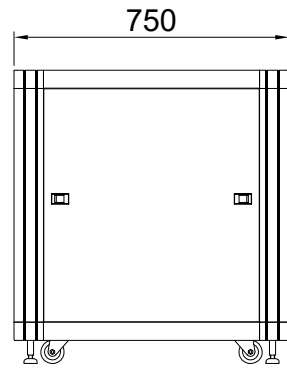

REV	DATE	NOTE
1	2018.04.	

← REAR

TOP VIEW

FRONT VIEW

SIDE VIEW

REAR VIEW

FRONT →

BASE VIEW

DESIGNED	CHECKED	APPROVED	모델명	HTN750-13A
SON	-	HP	규격	H800xD750xW600(19")
			UNIT	mm
			SCALE	1/1
			PROJECTION	
			SHEET NO	1/1

REV	DATE	NOTE
1	2018.04.	

TOP VIEW

FRONT VIEW

SIDE VIEW

REAR VIEW

BASE VIEW

DESIGNED	CHECKED	APPROVED	모델명	HTN750-18A
SON	-	HP	규격	H1000xD750xW600(19")
			UNIT	mm
			SCALE	1/1
			PROJECTION	
			SHEET NO	1/1

BASE VIEW

DESIGNED	CHECKED	APPROVED	모델명	HTN750-27A
SON	-	HP	규격	H1400xD750xW600(19")
			UNIT	mm
			SCALE	1/1
			PROJECTION	
			SHEET NO	1/1

REV	DATE	NOTE
1	2018.04.	

← REAR

TOP VIEW

FRONT VIEW

SIDE VIEW

REAR VIEW

FRONT →

BASE VIEW

DESIGNED	CHECKED	APPROVED	모델명	HTN750-31A
SON	-	HP	규격	H1600xD750xW600(19")
			UNIT	mm
			SCALE	1/1
			PROJECTION	
			SHEET NO	1/1

REV	DATE	NOTE
1	2018.04.	

← REAR

TOP VIEW

FRONT VIEW

SIDE VIEW