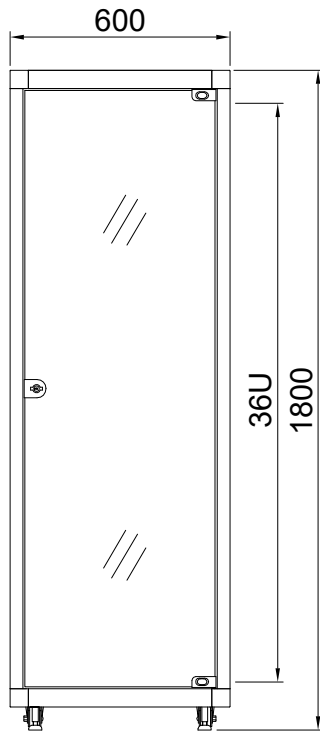

BASE VIEW

DESIGNED	CHECKED	APPROVED	모델명	HTN750-27A
SON	-	HP	규격	H1400xD750xW600(19")
			UNIT	mm
			SCALE	1/1
			PROJECTION	
			SHEET NO	1/1

REV	DATE	NOTE
1	2018.04.	

← REAR

TOP VIEW

FRONT VIEW

SIDE VIEW

REAR VIEW

FRONT →

BASE VIEW

DESIGNED	CHECKED	APPROVED	모델명	HTN750-31A
SON	-	HP	규격	H1600xD750xW600(19")
			UNIT	mm
			SCALE	1/1
			PROJECTION	
			SHEET NO	1/1

REV	DATE	NOTE
1	2018.04.	

← REAR

TOP VIEW

FRONT VIEW

SIDE VIEW

REAR VIEW

FRONT →

BASE VIEW

DESIGNED	CHECKED	APPROVED	모델명	HTN750-36A
SON	-	HP	규격	H1800xD750xW600(19")
			UNIT	mm
			SCALE	1/1
			PROJECTION	
			SHEET NO	1/1

REV	DATE	NOTE
1	2018.04.	

← REAR

TOP VIEW

FRONT VIEW

SIDE VIEW

REAR VIEW

FRONT →

BASE VIEW

DESIGNED	CHECKED	APPROVED	모델명	HTN750-40A
SON	-	HP	규격	H2000xD750xW600(19")
			UNIT	mm
			SCALE	1/1
			PROJECTION	
			SHEET NO	1/1