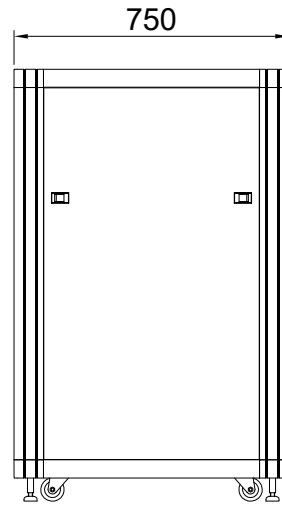

DESIGNED	CHECKED	APPROVED	모델명	HTN750-13A
SON	-	HP	규격	H800xD750xW600(19")
			UNIT	mm
			SCALE	1/1
			PROJECTION	
			SHEET NO	1/1

REV	DATE	NOTE
1	2018.04.	

TOP VIEW

FRONT VIEW

SIDE VIEW

REAR VIEW

BASE VIEW

DESIGNED	CHECKED	APPROVED	모델명	HTN750-18A
SON	-	HP	규격	H1000xD750xW600(19")
			UNIT	mm
			SCALE	1/1
			PROJECTION	
			SHEET NO	1/1

REV	DATE	NOTE
1	2018.04.	

TOP VIEW

← REAR

FRONT VIEW

SIDE VIEW

REAR VIEW

BASE VIEW

→ FRONT

DESIGNED	CHECKED	APPROVED	모델명	HTN750-22A
SON	-	HP	규격	H1200xD750xW600(19")
			UNIT	mm
			SCALE	1/1
			PROJECTION	
			SHEET NO	1/1

REV	DATE	NOTE
1	2018.04.	

← REAR

TOP VIEW

FRONT VIEW

SIDE VIEW

REAR VIEW

FRONT →

BASE VIEW

DESIGNED	CHECKED	APPROVED	모델명	HTN750-27A
SON	-	HP	규격	H1400xD750xW600(19")
			UNIT	mm
			SCALE	1/1
			PROJECTION	
			SHEET NO	1/1

REV	DATE	NOTE
1	2018.04.	

← REAR

TOP VIEW

FRONT VIEW

SIDE VIEW

REAR VIEW