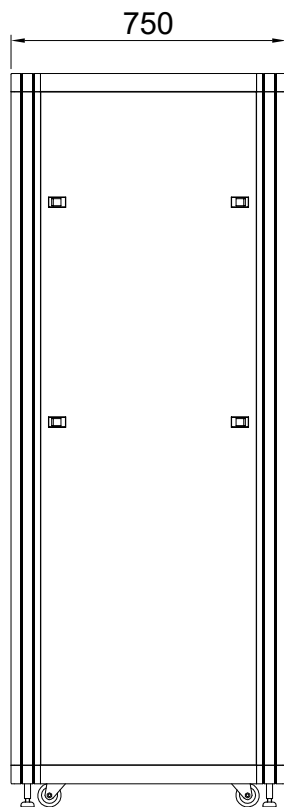

BASE VIEW

DESIGNED	CHECKED	APPROVED	모델명	HTN750-27A
SON	-	HP	규격	H1400xD750xW600(19")
			UNIT	mm
			SCALE	1/1
			PROJECTION	
			SHEET NO	1/1

REV	DATE	NOTE
1	2018.04.	

← REAR

TOP VIEW

FRONT VIEW

SIDE VIEW

REAR VIEW

FRONT →

BASE VIEW

DESIGNED	CHECKED	APPROVED	모델명	HTN750-31A
SON	-	HP	규격	H1600xD750xW600(19")
			UNIT	mm
			SCALE	1/1
			PROJECTION	
			SHEET NO	1/1

REV	DATE	NOTE
1	2018.04.	

← REAR

TOP VIEW

FRONT VIEW

SIDE VIEW

REAR VIEW

FRONT →

BASE VIEW

DESIGNED	CHECKED	APPROVED	모델명	HTN750-36A
SON	-	HP	규격	H1800xD750xW600(19")
			UNIT	mm
			SCALE	1/1
			PROJECTION	
			SHEET NO	1/1

REV	DATE	NOTE
1	2018.04.	

← REAR

TOP VIEW

FRONT VIEW

SIDE VIEW

REAR VIEW

FRONT →

BASE VIEW

DESIGNED	CHECKED	APPROVED	모델명	HTN750-40A
SON	-	HP	규격	H2000xD750xW600(19")
			UNIT	mm
			SCALE	1/1
			PROJECTION	
			SHEET NO	1/1