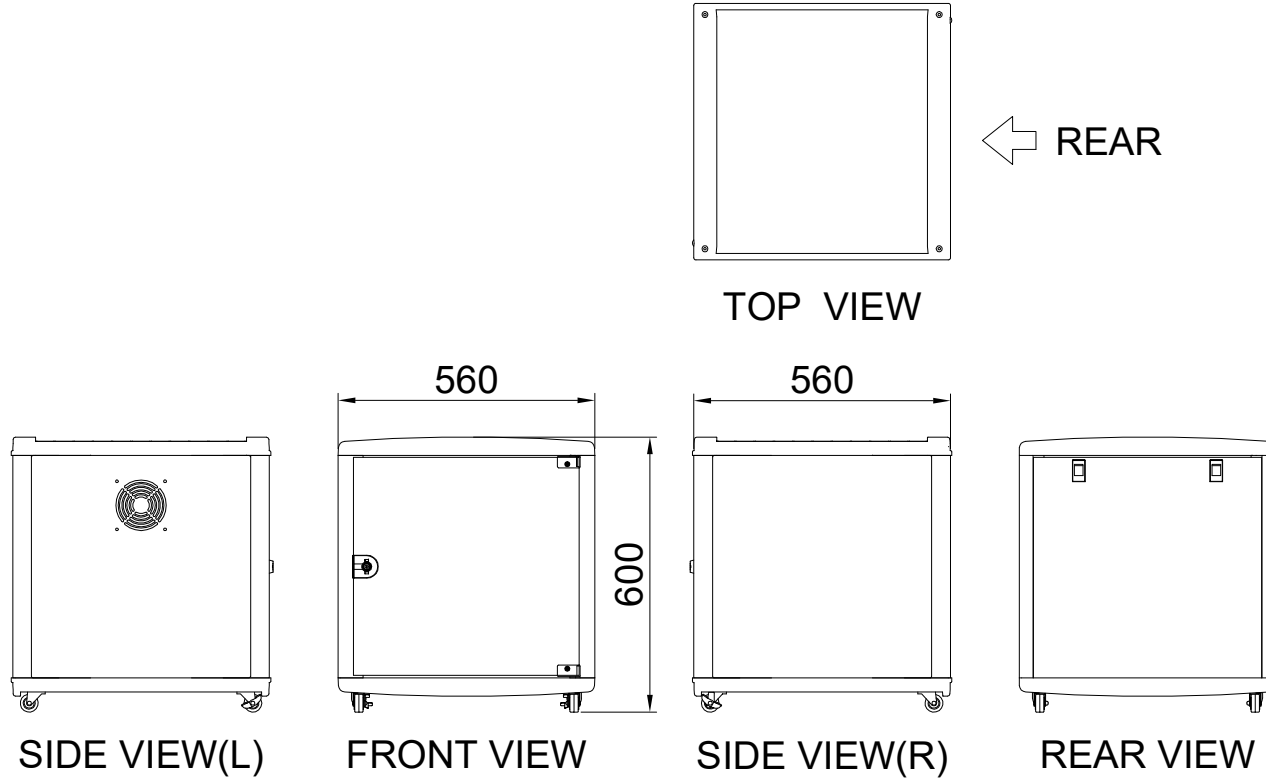

REV	DATE	NOTE
1	2018.04.	

DESIGNED	CHECKED	APPROVED	모델명	HTM560-08A
SON	-	HP	규격	H500xD560xW560(19")
			UNIT	mm
			SCALE	1/1
			PROJECTION	
			SHEET NO	1/1

REV	DATE	NOTE
1	2018.04.	

DESIGNED	CHECKED	APPROVED	모델명	HTM560-10A
SON	-	HP	규격	H600xD560xW560(19")
			UNIT	mm
			SCALE	1/1
			PROJECTION	
			SHEET NO	1/1

REV	DATE	NOTE
1	2018.04.	

DESIGNED	CHECKED	APPROVED	모델명	HTM560-14A
SON	-	HP	규격	H600xD560xW560(19")
			UNIT	mm
			SCALE	1/1
			PROJECTION	
			SHEET NO	1/1