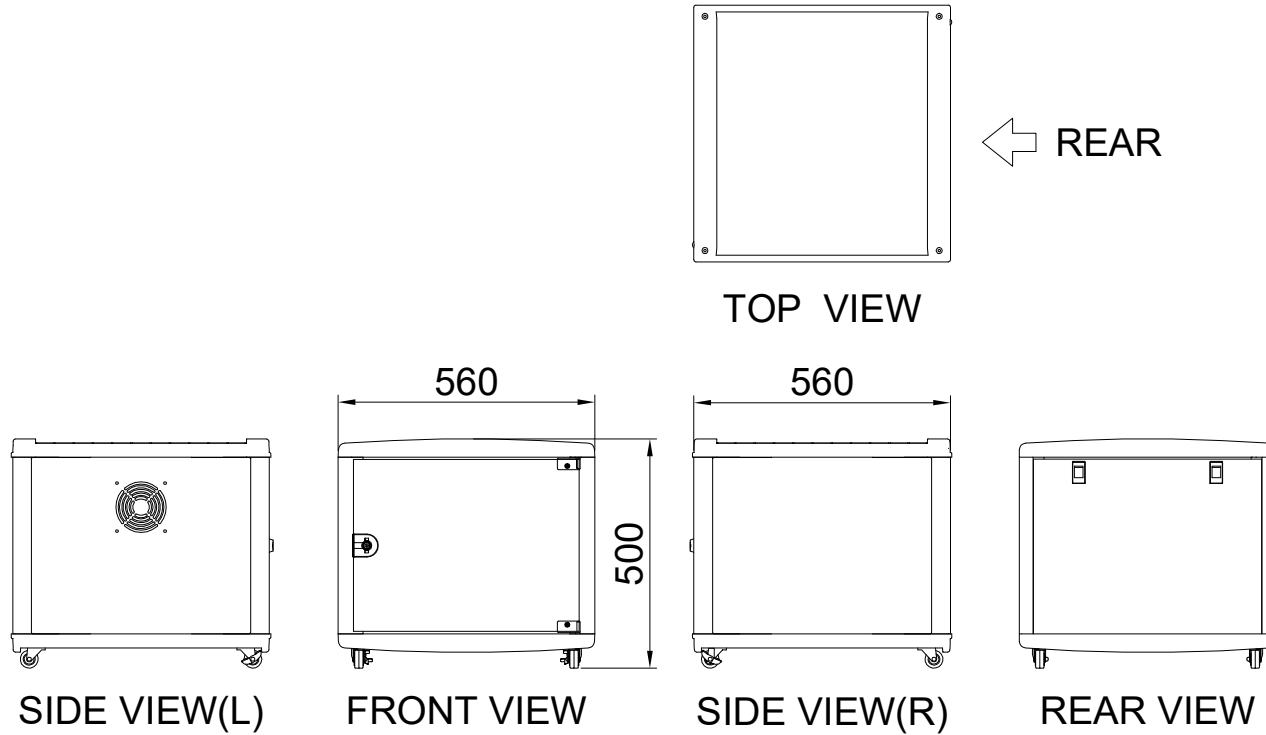

REV	DATE	NOTE
1	2018.04.	

DESIGNED	CHECKED	APPROVED	모델명	HTM560-08A
SON	-	HP	규격	H500xD560xW560(19")
			UNIT	mm
			SCALE	1/1
			PROJECTION	
			SHEET NO	1/1

REV	DATE	NOTE
1	2018.04.	

DESIGNED	CHECKED	APPROVED	모델명	HTM560-10A
SON	-	HP	규격	H600xD560xW560(19")
			UNIT	mm
			SCALE	1/1
			PROJECTION	
			SHEET NO	1/1

REV	DATE	NOTE
1	2018.04.	

DESIGNED	CHECKED	APPROVED	모델명	HTM560-14A
SON	-	HP	규격	H600xD560xW560(19")
			UNIT	mm
			SCALE	1/1
			PROJECTION	
			SHEET NO	1/1