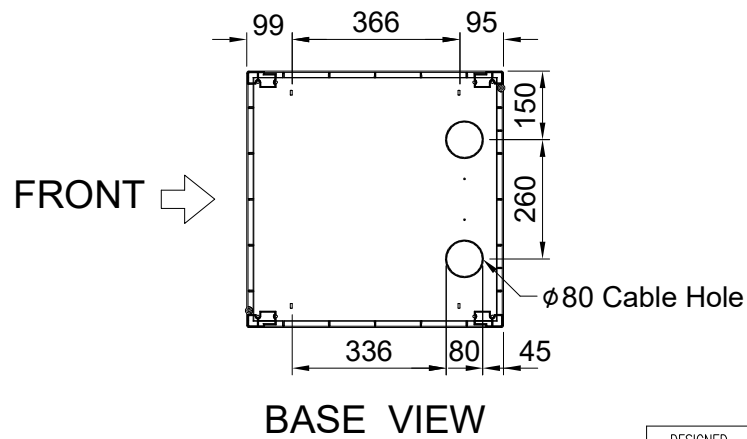

REV	DATE	NOTE
1	2018.04.	

DESIGNED	CHECKED	APPROVED	모델명	HTM560-08A
SON	-	HP	규격	H500xD560xW560(19")
			UNIT	mm
			SCALE	1/1
			PROJECTION	
			SHEET NO	1/1

REV	DATE	NOTE
1	2018.04.	

DESIGNED	CHECKED	APPROVED	모델명	HTM560-10A
SON	-	HP	규격	H600xD560xW560(19")
			UNIT	mm
			SCALE	1/1
			PROJECTION	
			SHEET NO	1/1

REV	DATE	NOTE
1	2018.04.	

DESIGNED	CHECKED	APPROVED	모델명	HTM560-14A
SON	-	HP	규격	H600xD560xW560(19")
			UNIT	mm
			SCALE	1/1
			PROJECTION	
			SHEET NO	1/1