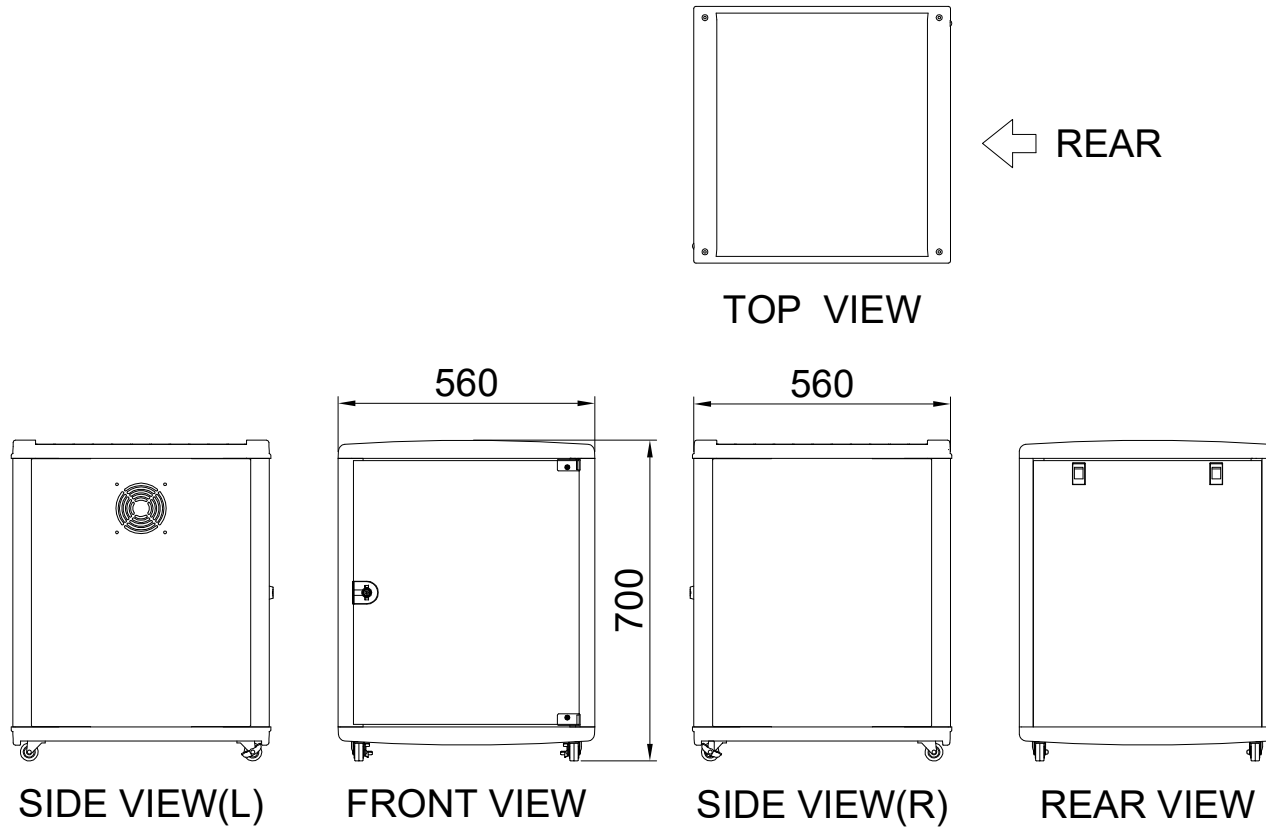

REV	DATE	NOTE
1	2018.04.	

DESIGNED	CHECKED	APPROVED	모델명	HTM560-08A
SON	-	HP	규격	H500xD560xW560(19")
			UNIT	mm
			SCALE	1/1
			PROJECTION	
			SHEET NO	1/1

REV	DATE	NOTE
1	2018.04.	

DESIGNED	CHECKED	APPROVED	모델명	HTM560-10A
SON	-	HP	규격	H600xD560xW560(19")
			UNIT	mm
			SCALE	1/1
			PROJECTION	
			SHEET NO	1/1

REV	DATE	NOTE
1	2018.04.	

DESIGNED	CHECKED	APPROVED	모델명	HTM560-14A
SON	-	HP	규격	H600xD560xW560(19")
			UNIT	mm
			SCALE	1/1
			PROJECTION	
			SHEET NO	1/1