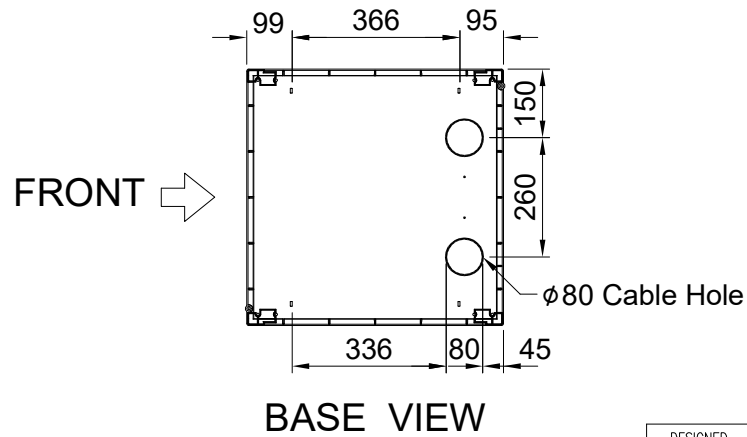

REV	DATE	NOTE
1	2018.04.	

DESIGNED	CHECKED	APPROVED	모델명	HTM560-08A
SON	-	HP	규격	H500xD560xW560(19")
			UNIT	mm
			SCALE	1/1
			PROJECTION	
			SHEET NO	1/1

REV	DATE	NOTE
1	2018.04.	

DESIGNED	CHECKED	APPROVED	모델명	HTM560-10A
SON	-	HP	규격	H600xD560xW560(19")
			UNIT	mm
			SCALE	1/1
			PROJECTION	
			SHEET NO	1/1

REV	DATE	NOTE
1	2018.04.	

DESIGNED	CHECKED	APPROVED	모델명	HTM560-14A
SON	-	HP	규격	H600xD560xW560(19")
			UNIT	mm
			SCALE	1/1
			PROJECTION	
			SHEET NO	1/1