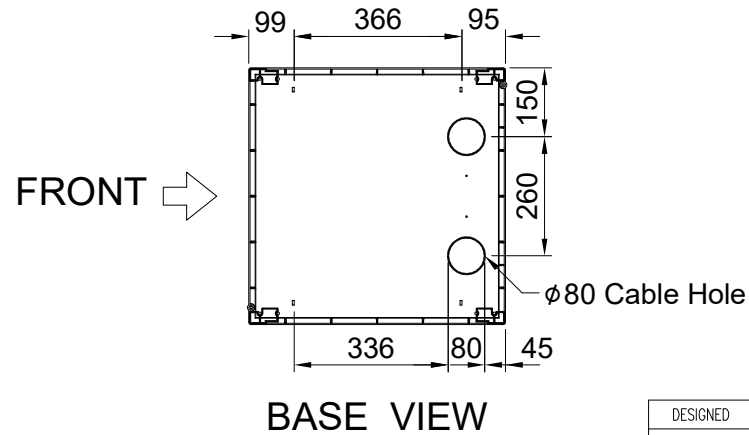

REV	DATE	NOTE
1	2018.04.	

DESIGNED	CHECKED	APPROVED	모델명	HTM560-08A
SON	-	HP	규격	H500xD560xW560(19")
			UNIT	mm
			SCALE	1/1
			PROJECTION	
			SHEET NO	1/1

REV	DATE	NOTE
1	2018.04.	

DESIGNED	CHECKED	APPROVED	모델명	HTM560-10A
SON	-	HP	규격	H600xD560xW560(19")
			UNIT	mm
			SCALE	1/1
			PROJECTION	
			SHEET NO	1/1

REV	DATE	NOTE
1	2018.04.	

DESIGNED	CHECKED	APPROVED	모델명	HTM560-14A
SON	-	HP	규격	H600xD560xW560(19")
			UNIT	mm
			SCALE	1/1
			PROJECTION	
			SHEET NO	1/1