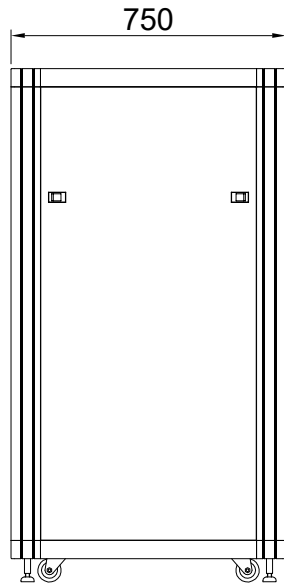

FRONT →

DESIGNED	CHECKED	APPROVED	모델명	HTC750-18A
SON	-	HP	규격	H1000xD750xW600(19")
			UNIT	mm
			SCALE	1/1
			PROJECTION	
			SHEET NO	1/1

REV	DATE	NOTE
1	2018.04.	

TOP VIEW

← REAR

FRONT VIEW

SIDE VIEW

REAR VIEW

BASE VIEW

→ FRONT

DESIGNED	CHECKED	APPROVED	모델명	HTC750-22A
SON	-	HP	규격	H1200xD750xW600(19")
			UNIT	mm
			SCALE	1/1
			PROJECTION	
			SHEET NO	1/1

REV	DATE	NOTE
1	2018.04.	

← REAR

TOP VIEW

FRONT VIEW

SIDE VIEW

REAR VIEW

FRONT →

BASE VIEW

DESIGNED	CHECKED	APPROVED	모델명	HTC750-27A
SON	-	HP	규격	H1400xD750xW600(19")
			UNIT	mm
			SCALE	1/1
			PROJECTION	
			SHEET NO	1/1

REV	DATE	NOTE
1	2018.04.	

← REAR

TOP VIEW

FRONT VIEW

FRONT VIEW

SIDE VIEW

REAR VIEW

FRONT →

BASE VIEW

DESIGNED	CHECKED	APPROVED	모델명	HTC750-36A
SON	-	HP	규격	H1800xD750xW600(19")
			UNIT	mm
			SCALE	1/1
			PROJECTION	
			SHEET NO	1/1

REV	DATE	NOTE
1	2018.04.	

← REAR