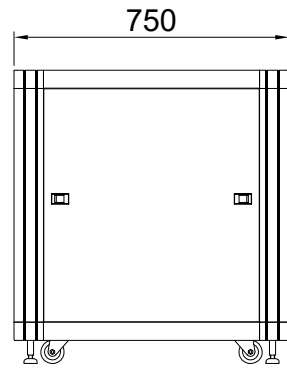

REV	DATE	NOTE
1	2018.04.	

← REAR

TOP VIEW

FRONT VIEW

SIDE VIEW

REAR VIEW

FRONT →

BASE VIEW

DESIGNED	CHECKED	APPROVED	모델명	HTC750-13A
SON	-	HP	규격	H800xD750xW600(19")
			UNIT	mm
			SCALE	1/1
			PROJECTION	
			SHEET NO	1/1

REV	DATE	NOTE
1	2018.04.	

TOP VIEW

← REAR

FRONT VIEW

SIDE VIEW

REAR VIEW

BASE VIEW

FRONT →

DESIGNED	CHECKED	APPROVED	모델명	HTC750-18A
SON	-	HP	규격	H1000xD750xW600(19")
			UNIT	mm
			SCALE	1/1
			PROJECTION	
			SHEET NO	1/1

REV	DATE	NOTE
1	2018.04.	

TOP VIEW

← REAR

FRONT VIEW

SIDE VIEW

REAR VIEW

BASE VIEW

→ FRONT

DESIGNED	CHECKED	APPROVED	모델명	HTC750-22A
SON	-	HP	규격	H1200xD750xW600(19")
			UNIT	mm
			SCALE	1/1
			PROJECTION	
			SHEET NO	1/1

REV	DATE	NOTE
1	2018.04.	

← REAR

TOP VIEW

FRONT VIEW

SIDE VIEW