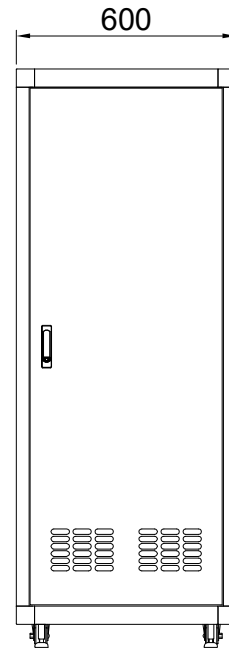

REAR VIEW

FRONT →

BASE VIEW

DESIGNED	CHECKED	APPROVED	모델명	HTC750-27A
SON	-	HP	규격	H1400xD750xW600(19")
			UNIT	mm
			SCALE	1/1
			PROJECTION	
			SHEET NO	1/1

REV	DATE	NOTE
1	2018.04.	

← REAR

TOP VIEW

FRONT VIEW

SIDE VIEW

REAR VIEW

FRONT →

BASE VIEW

DESIGNED	CHECKED	APPROVED	모델명	HTC750-31A
SON	-	HP	규격	H1600xD750xW600(19")
			UNIT	mm
			SCALE	1/1
			PROJECTION	
			SHEET NO	1/1

REV	DATE	NOTE
1	2018.04.	

← REAR

TOP VIEW

FRONT VIEW

SIDE VIEW

REAR VIEW

FRONT →

BASE VIEW

DESIGNED	CHECKED	APPROVED	모델명	HTC750-36A
SON	-	HP	규격	H1800xD750xW600(19")
			UNIT	mm
			SCALE	1/1
			PROJECTION	
			SHEET NO	1/1

REV	DATE	NOTE
1	2018.04.	

← REAR

TOP VIEW

FRONT VIEW

SIDE VIEW

REAR VIEW

FRONT →

BASE VIEW

DESIGNED	CHECKED	APPROVED	모델명	HTC750-40A
SON	-	HP	규격	H2000xD750xW600(19")
			UNIT	mm
			SCALE	1/1
			PROJECTION	
			SHEET NO	1/1