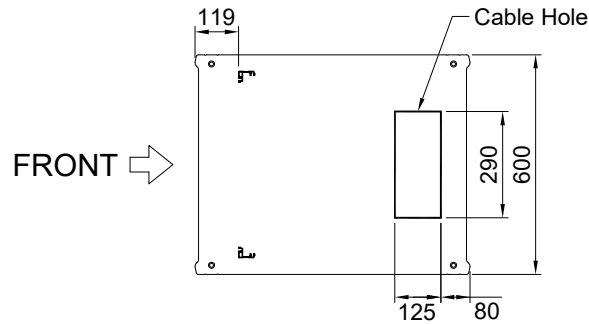

FRONT →

DESIGNED	CHECKED	APPROVED	모델명	HTC750-18A
SON	-	HP	규격	H1000xD750xW600(19")
			UNIT	mm
			SCALE	1/1
			PROJECTION	
			SHEET NO	1/1

REV	DATE	NOTE
1	2018.04.	

TOP VIEW

← REAR

FRONT VIEW

SIDE VIEW

REAR VIEW

SIDE VIEW

REAR VIEW

FRONT →

BASE VIEW

DESIGNED	CHECKED	APPROVED	모델명	HTC750-31A
SON	-	HP	규격	H1600xD750xW600(19")
			UNIT	mm
			SCALE	1/1
			PROJECTION	
			SHEET NO	1/1

REV	DATE	NOTE
1	2018.04.	

← REAR

TOP VIEW

FRONT VIEW

SIDE VIEW

REAR VIEW

FRONT →

BASE VIEW

DESIGNED	CHECKED	APPROVED	모델명	HTC750-36A
SON	-	HP	규격	H1800xD750xW600(19")
			UNIT	mm
			SCALE	1/1
			PROJECTION	
			SHEET NO	1/1

REV	DATE	NOTE
1	2018.04.	

← REAR

TOP VIEW

FRONT VIEW

SIDE VIEW

REAR VIEW

FRONT →

BASE VIEW

DESIGNED	CHECKED	APPROVED	모델명	HTC750-40A
SON	-	HP	규격	H2000xD750xW600(19")
			UNIT	mm
			SCALE	1/1
			PROJECTION	
			SHEET NO	1/1