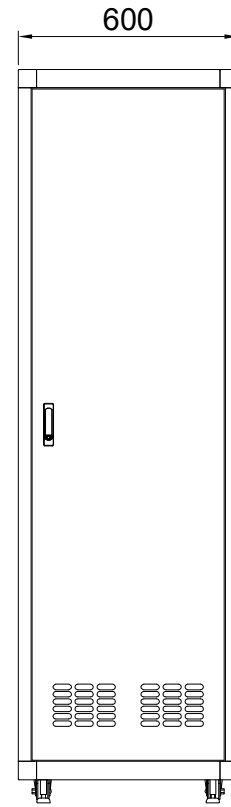

BASE VIEW

→ FRONT

DESIGNED	CHECKED	APPROVED	모델명	HTC750-22A
SON	-	HP	규격	H1200xD750xW600(19")
			UNIT	mm
			SCALE	1/1
			PROJECTION	
			SHEET NO	1/1

REV	DATE	NOTE
1	2018.04.	

← REAR

TOP VIEW

FRONT VIEW

SIDE VIEW

SIDE VIEW

REAR VIEW

FRONT →

BASE VIEW

DESIGNED	CHECKED	APPROVED	모델명	HTC750-31A
SON	-	HP	규격	H1600xD750xW600(19")
			UNIT	mm
			SCALE	1/1
			PROJECTION	
			SHEET NO	1/1

REV	DATE	NOTE
1	2018.04.	

← REAR

TOP VIEW

FRONT VIEW

SIDE VIEW

REAR VIEW

FRONT →

BASE VIEW

DESIGNED	CHECKED	APPROVED	모델명	HTC750-36A
SON	-	HP	규격	H1800xD750xW600(19")
			UNIT	mm
			SCALE	1/1
			PROJECTION	
			SHEET NO	1/1

REV	DATE	NOTE
1	2018.04.	

← REAR

TOP VIEW

FRONT VIEW

SIDE VIEW

REAR VIEW

FRONT →

BASE VIEW

DESIGNED	CHECKED	APPROVED	모델명	HTC750-40A
SON	-	HP	규격	H2000xD750xW600(19")
			UNIT	mm
			SCALE	1/1
			PROJECTION	
			SHEET NO	1/1