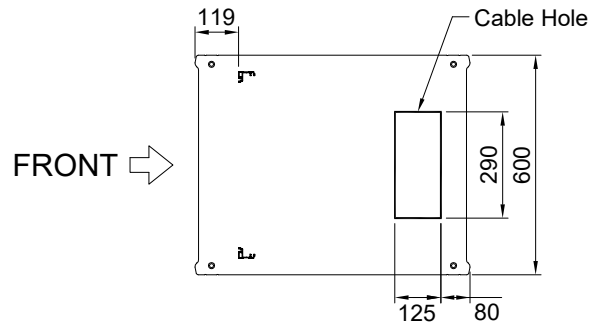

FRONT →

BASE VIEW

DESIGNED	CHECKED	APPROVED	모델명	HTC750-13A
SON	-	HP	규격	H800xD750xW600(19")
			UNIT	mm
			SCALE	1/1
			PROJECTION	
			SHEET NO	1/1