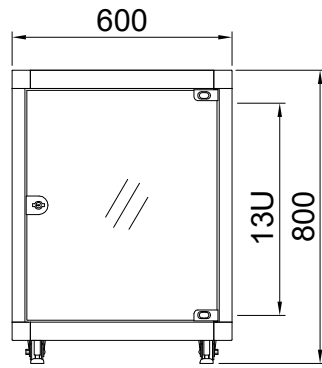

REV	DATE	NOTE
1	2018.04.	

← REAR

FRONT VIEW

FRONT →

DESIGNED	CHECKED	APPROVED	모델명	HTC750-13A
SON	-	HP	규격	H800xD750xW600(19")
			UNIT	mm
			SCALE	1/1
			PROJECTION	
			SHEET NO	1/1