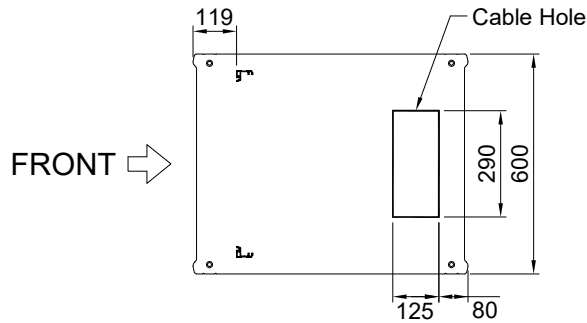

FRONT VIEW

SIDE VIEW

REAR VIEW

FRONT →

BASE VIEW

DESIGNED	CHECKED	APPROVED	모델명	HTC750-36A
SON	-	HP	규격	H1800xD750xW600(19")
			UNIT	mm
			SCALE	1/1
			PROJECTION	
			SHEET NO	1/1

REV	DATE	NOTE
1	2018.04.	

← REAR

TOP VIEW

FRONT VIEW

SIDE VIEW

REAR VIEW

FRONT →

BASE VIEW

DESIGNED	CHECKED	APPROVED	모델명	HTC750-40A
SON	-	HP	규격	H2000xD750xW600(19")
			UNIT	mm
			SCALE	1/1
			PROJECTION	
			SHEET NO	1/1