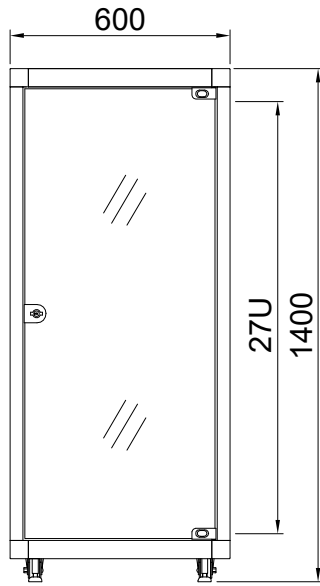

FRONT →

DESIGNED	CHECKED	APPROVED	모델명	HTC750-18A
SON	-	HP	규격	H1000xD750xW600(19")
			UNIT	mm
			SCALE	1/1
			PROJECTION	
			SHEET NO	1/1

REV	DATE	NOTE
1	2018.04.	

TOP VIEW

← REAR

FRONT VIEW

SIDE VIEW

REAR VIEW

BASE VIEW

→ FRONT

DESIGNED	CHECKED	APPROVED	모델명	HTC750-22A
SON	-	HP	규격	H1200xD750xW600(19")
			UNIT	mm
			SCALE	1/1
			PROJECTION	
			SHEET NO	1/1

REV	DATE	NOTE
1	2018.04.	

← REAR

TOP VIEW

FRONT VIEW

SIDE VIEW

REAR VIEW

FRONT →

BASE VIEW

DESIGNED	CHECKED	APPROVED	모델명	HTC750-27A
SON	-	HP	규격	H1400xD750xW600(19")
			UNIT	mm
			SCALE	1/1
			PROJECTION	
			SHEET NO	1/1

REV	DATE	NOTE
1	2018.04.	

← REAR

TOP VIEW

FRONT VIEW

FRONT VIEW

SIDE VIEW

REAR VIEW

FRONT →

BASE VIEW

DESIGNED	CHECKED	APPROVED	모델명	HTC750-36A
SON	-	HP	규격	H1800xD750xW600(19")
			UNIT	mm
			SCALE	1/1
			PROJECTION	
			SHEET NO	1/1

REV	DATE	NOTE
1	2018.04.	

← REAR