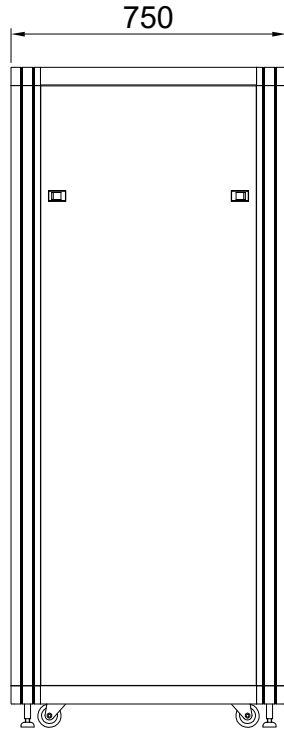

REAR VIEW

FRONT →

BASE VIEW

DESIGNED	CHECKED	APPROVED	모델명	HTC750-27A
SON	-	HP	규격	H1400xD750xW600(19")
			UNIT	mm
			SCALE	1/1
			PROJECTION	
			SHEET NO	1/1

REV	DATE	NOTE
1	2018.04.	

← REAR

TOP VIEW

FRONT VIEW

SIDE VIEW

REAR VIEW

FRONT →

BASE VIEW

DESIGNED	CHECKED	APPROVED	모델명	HTC750-31A
SON	-	HP	규격	H1600xD750xW600(19")
			UNIT	mm
			SCALE	1/1
			PROJECTION	
			SHEET NO	1/1

REV	DATE	NOTE
1	2018.04.	

← REAR

TOP VIEW

FRONT VIEW

SIDE VIEW

REAR VIEW

FRONT →

BASE VIEW

DESIGNED	CHECKED	APPROVED	모델명	HTC750-36A
SON	-	HP	규격	H1800xD750xW600(19")
			UNIT	mm
			SCALE	1/1
			PROJECTION	
			SHEET NO	1/1

REV	DATE	NOTE
1	2018.04.	

← REAR

TOP VIEW

FRONT VIEW

SIDE VIEW

REAR VIEW

FRONT →

BASE VIEW

DESIGNED	CHECKED	APPROVED	모델명	HTC750-40A
SON	-	HP	규격	H2000xD750xW600(19")
			UNIT	mm
			SCALE	1/1
			PROJECTION	
			SHEET NO	1/1