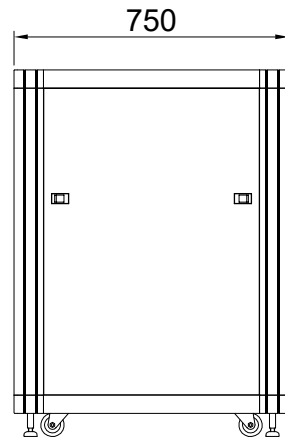

DESIGNED	CHECKED	APPROVED	모델명	HTC750-13A
SON	-	HP	규격	H800xD750xW600(19")
			UNIT	mm
			SCALE	1/1
			PROJECTION	
			SHEET NO	1/1

REV	DATE	NOTE
1	2018.04.	

TOP VIEW

← REAR

FRONT VIEW

SIDE VIEW

REAR VIEW

BASE VIEW

FRONT →

DESIGNED	CHECKED	APPROVED	모델명	HTC750-18A
SON	-	HP	규격	H1000xD750xW600(19")
			UNIT	mm
			SCALE	1/1
			PROJECTION	
			SHEET NO	1/1

REV	DATE	NOTE
1	2018.04.	

TOP VIEW

← REAR

FRONT VIEW

SIDE VIEW

REAR VIEW

BASE VIEW

→ FRONT

DESIGNED	CHECKED	APPROVED	모델명	HTC750-22A
SON	-	HP	규격	H1200xD750xW600(19")
			UNIT	mm
			SCALE	1/1
			PROJECTION	
			SHEET NO	1/1

REV	DATE	NOTE
1	2018.04.	

← REAR

TOP VIEW

FRONT VIEW

SIDE VIEW

TOP VIEW

FRONT VIEW

SIDE VIEW

REAR VIEW

FRONT →

BASE VIEW

DESIGNED	CHECKED	APPROVED	모델명	HTC750-40A
SON	-	HP	규격	H2000xD750xW600(19")
			UNIT	mm
			SCALE	1/1
			PROJECTION	
			SHEET NO	1/1