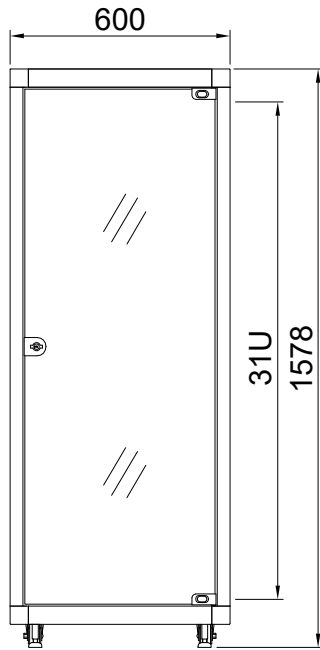

REAR VIEW

FRONT →

BASE VIEW

DESIGNED	CHECKED	APPROVED	모델명	HTC750-27A
SON	-	HP	규격	H1400xD750xW600(19")
			UNIT	mm
			SCALE	1/1
			PROJECTION	
			SHEET NO	1/1

REV	DATE	NOTE
1	2018.04.	

← REAR

TOP VIEW

FRONT VIEW

SIDE VIEW

REAR VIEW

FRONT →

BASE VIEW

DESIGNED	CHECKED	APPROVED	모델명	HTC750-31A
SON	-	HP	규격	H1600xD750xW600(19")
			UNIT	mm
			SCALE	1/1
			PROJECTION	
			SHEET NO	1/1

REV	DATE	NOTE
1	2018.04.	

← REAR

TOP VIEW

FRONT VIEW

SIDE VIEW

REAR VIEW

FRONT →

BASE VIEW

DESIGNED	CHECKED	APPROVED	모델명	HTC750-36A
SON	-	HP	규격	H1800xD750xW600(19")
			UNIT	mm
			SCALE	1/1
			PROJECTION	
			SHEET NO	1/1

REV	DATE	NOTE
1	2018.04.	

← REAR

TOP VIEW

FRONT VIEW

SIDE VIEW

REAR VIEW

FRONT →

BASE VIEW

DESIGNED	CHECKED	APPROVED	모델명	HTC750-40A
SON	-	HP	규격	H2000xD750xW600(19")
			UNIT	mm
			SCALE	1/1
			PROJECTION	
			SHEET NO	1/1