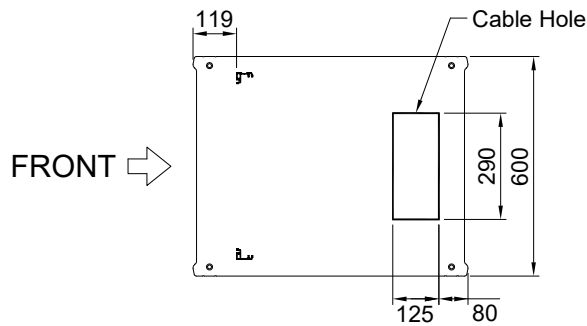

BASE VIEW

→ FRONT

DESIGNED	CHECKED	APPROVED	모델명	HTC750-22A
SON	-	HP	규격	H1200xD750xW600(19")
			UNIT	mm
			SCALE	1/1
			PROJECTION	
			SHEET NO	1/1

REV	DATE	NOTE
1	2018.04.	

← REAR

TOP VIEW

FRONT VIEW

SIDE VIEW

REAR VIEW

FRONT →

BASE VIEW

DESIGNED	CHECKED	APPROVED	모델명	HTC750-27A
SON	-	HP	규격	H1400xD750xW600(19")
			UNIT	mm
			SCALE	1/1
			PROJECTION	
			SHEET NO	1/1

REV	DATE	NOTE
1	2018.04.	

← REAR

TOP VIEW

FRONT VIEW

SIDE VIEW

REAR VIEW

FRONT →

BASE VIEW

DESIGNED	CHECKED	APPROVED	모델명	HTC750-31A
SON	-	HP	규격	H1600xD750xW600(19")
			UNIT	mm
			SCALE	1/1
			PROJECTION	
			SHEET NO	1/1

REV	DATE	NOTE
1	2018.04.	

← REAR

TOP VIEW

TOP VIEW

FRONT VIEW

SIDE VIEW

REAR VIEW

FRONT →

BASE VIEW

DESIGNED	CHECKED	APPROVED	모델명	HTC750-40A
SON	-	HP	규격	H2000xD750xW600(19")
			UNIT	mm
			SCALE	1/1
			PROJECTION	
			SHEET NO	1/1