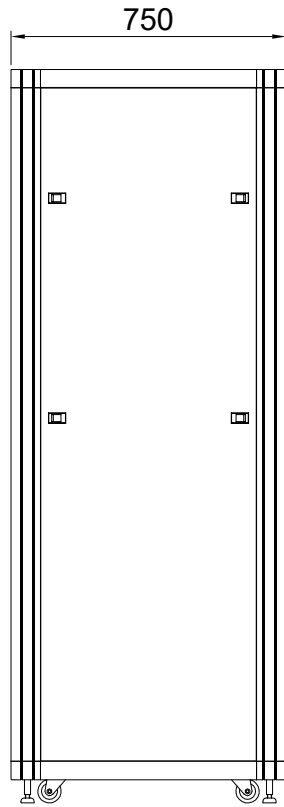

BASE VIEW

→ FRONT

DESIGNED	CHECKED	APPROVED	모델명	HTC750-22A
SON	-	HP	규격	H1200xD750xW600(19")
			UNIT	mm
			SCALE	1/1
			PROJECTION	
			SHEET NO	1/1

REV	DATE	NOTE
1	2018.04.	

← REAR

TOP VIEW

FRONT VIEW

SIDE VIEW

SIDE VIEW

REAR VIEW

FRONT →

BASE VIEW

DESIGNED	CHECKED	APPROVED	모델명	HTC750-31A
SON	-	HP	규격	H1600xD750xW600(19")
			UNIT	mm
			SCALE	1/1
			PROJECTION	
			SHEET NO	1/1

REV	DATE	NOTE
1	2018.04.	

← REAR

TOP VIEW

FRONT VIEW

SIDE VIEW

REAR VIEW

FRONT →

BASE VIEW

DESIGNED	CHECKED	APPROVED	모델명	HTC750-36A
SON	-	HP	규격	H1800xD750xW600(19")
			UNIT	mm
			SCALE	1/1
			PROJECTION	
			SHEET NO	1/1

REV	DATE	NOTE
1	2018.04.	

← REAR

TOP VIEW

FRONT VIEW

SIDE VIEW

REAR VIEW

FRONT →

BASE VIEW

DESIGNED	CHECKED	APPROVED	모델명	HTC750-40A
SON	-	HP	규격	H2000xD750xW600(19")
			UNIT	mm
			SCALE	1/1
			PROJECTION	
			SHEET NO	1/1