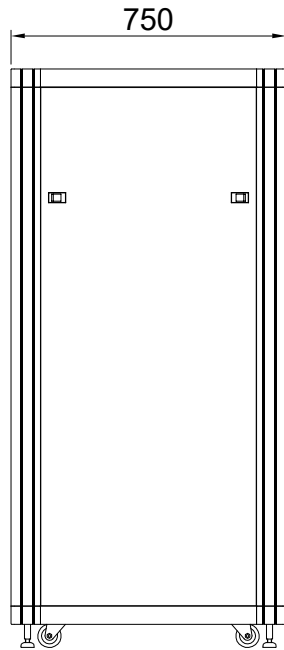

BASE VIEW

→ FRONT

DESIGNED	CHECKED	APPROVED	모델명	HTC750-22A
SON	-	HP	규격	H1200xD750xW600(19")
			UNIT	mm
			SCALE	1/1
			PROJECTION	
			SHEET NO	1/1

REV	DATE	NOTE
1	2018.04.	

← REAR

TOP VIEW

FRONT VIEW

SIDE VIEW

REAR VIEW

FRONT →

BASE VIEW

DESIGNED	CHECKED	APPROVED	모델명	HTC750-27A
SON	-	HP	규격	H1400xD750xW600(19")
			UNIT	mm
			SCALE	1/1
			PROJECTION	
			SHEET NO	1/1

REV	DATE	NOTE
1	2018.04.	

← REAR

TOP VIEW

FRONT VIEW

SIDE VIEW

REAR VIEW

FRONT →

BASE VIEW

DESIGNED	CHECKED	APPROVED	모델명	HTC750-31A
SON	-	HP	규격	H1600xD750xW600(19")
			UNIT	mm
			SCALE	1/1
			PROJECTION	
			SHEET NO	1/1

REV	DATE	NOTE
1	2018.04.	

← REAR

TOP VIEW

FRONT VIEW

SIDE VIEW

REAR VIEW

FRONT →

BASE VIEW

DESIGNED	CHECKED	APPROVED	모델명	HTC750-36A
SON	-	HP	규격	H1800xD750xW600(19")
			UNIT	mm
			SCALE	1/1
			PROJECTION	
			SHEET NO	1/1

REV	DATE	NOTE
1	2018.04.	

← REAR