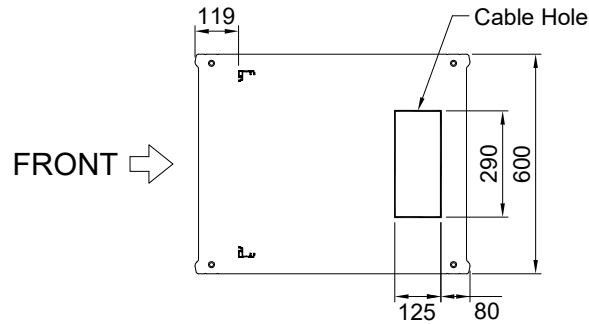

DESIGNED	CHECKED	APPROVED	모델명	HTC750-13A
SON	-	HP	규격	H800xD750xW600(19")
			UNIT	mm
			SCALE	1/1
			PROJECTION	
			SHEET NO	1/1

REV	DATE	NOTE
1	2018.04.	

TOP VIEW

← REAR

FRONT VIEW

SIDE VIEW

REAR VIEW

BASE VIEW

FRONT →

DESIGNED	CHECKED	APPROVED	모델명	HTC750-18A
SON	-	HP	규격	H1000xD750xW600(19")
			UNIT	mm
			SCALE	1/1
			PROJECTION	
			SHEET NO	1/1

REV	DATE	NOTE
1	2018.04.	

TOP VIEW

← REAR

FRONT VIEW

SIDE VIEW

REAR VIEW

FRONT VIEW

SIDE VIEW

REAR VIEW

FRONT →

BASE VIEW

DESIGNED	CHECKED	APPROVED	모델명	HTC750-36A
SON	-	HP	규격	H1800xD750xW600(19")
			UNIT	mm
			SCALE	1/1
			PROJECTION	
			SHEET NO	1/1

REV	DATE	NOTE
1	2018.04.	

← REAR

TOP VIEW

FRONT VIEW

SIDE VIEW

REAR VIEW

FRONT →

BASE VIEW

DESIGNED	CHECKED	APPROVED	모델명	HTC750-40A
SON	-	HP	규격	H2000xD750xW600(19")
			UNIT	mm
			SCALE	1/1
			PROJECTION	
			SHEET NO	1/1