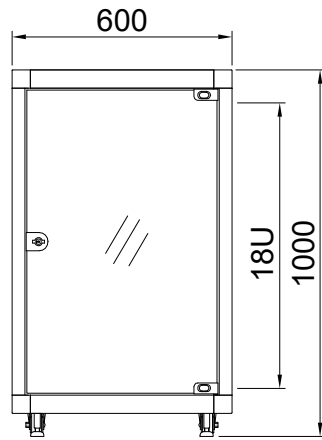

DESIGNED	CHECKED	APPROVED	모델명	HTC750-13A
SON	-	HP	규격	H800xD750xW600(19")
			UNIT	mm
			SCALE	1/1
			PROJECTION	
			SHEET NO	1/1

REV	DATE	NOTE
1	2018.04.	

TOP VIEW

← REAR

FRONT VIEW

SIDE VIEW

REAR VIEW

BASE VIEW

FRONT →

DESIGNED	CHECKED	APPROVED	모델명	HTC750-18A
SON	-	HP	규격	H1000xD750xW600(19")
			UNIT	mm
			SCALE	1/1
			PROJECTION	
			SHEET NO	1/1

REV	DATE	NOTE
1	2018.04.	

TOP VIEW

← REAR

FRONT VIEW

SIDE VIEW

REAR VIEW

SIDE VIEW

REAR VIEW

FRONT →

BASE VIEW

DESIGNED	CHECKED	APPROVED	모델명	HTC750-31A
SON	-	HP	규격	H1600xD750xW600(19")
			UNIT	mm
			SCALE	1/1
			PROJECTION	
			SHEET NO	1/1

REV	DATE	NOTE
1	2018.04.	

← REAR

TOP VIEW

FRONT VIEW

SIDE VIEW

REAR VIEW

FRONT →

BASE VIEW

DESIGNED	CHECKED	APPROVED	모델명	HTC750-36A
SON	-	HP	규격	H1800xD750xW600(19")
			UNIT	mm
			SCALE	1/1
			PROJECTION	
			SHEET NO	1/1

REV	DATE	NOTE
1	2018.04.	

← REAR