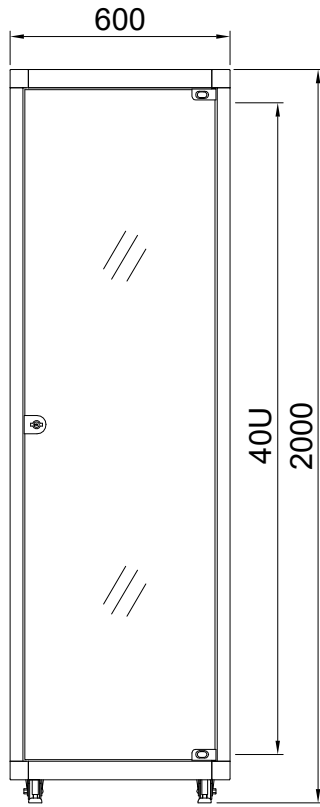

REAR VIEW

FRONT →

BASE VIEW

DESIGNED	CHECKED	APPROVED	모델명	HTC750-27A
SON	-	HP	규격	H1400xD750xW600(19")
			UNIT	mm
			SCALE	1/1
			PROJECTION	
			SHEET NO	1/1

REV	DATE	NOTE
1	2018.04.	

← REAR

TOP VIEW

FRONT VIEW

SIDE VIEW

REAR VIEW

FRONT →

BASE VIEW

DESIGNED	CHECKED	APPROVED	모델명	HTC750-31A
SON	-	HP	규격	H1600xD750xW600(19")
			UNIT	mm
			SCALE	1/1
			PROJECTION	
			SHEET NO	1/1

REV	DATE	NOTE
1	2018.04.	

← REAR

TOP VIEW

FRONT VIEW

SIDE VIEW

REAR VIEW

FRONT →

BASE VIEW

DESIGNED	CHECKED	APPROVED	모델명	HTC750-36A
SON	-	HP	규격	H1800xD750xW600(19")
			UNIT	mm
			SCALE	1/1
			PROJECTION	
			SHEET NO	1/1

REV	DATE	NOTE
1	2018.04.	

← REAR

TOP VIEW

FRONT VIEW

SIDE VIEW

REAR VIEW

FRONT →

BASE VIEW

DESIGNED	CHECKED	APPROVED	모델명	HTC750-40A
SON	-	HP	규격	H2000xD750xW600(19")
			UNIT	mm
			SCALE	1/1
			PROJECTION	
			SHEET NO	1/1