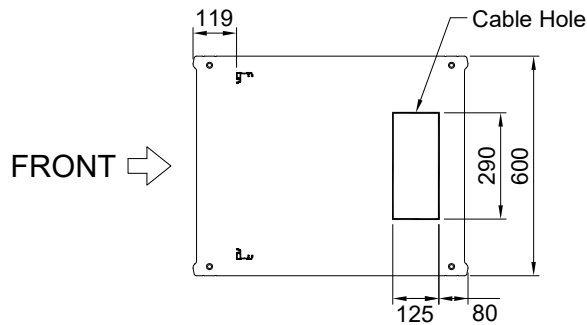

REAR VIEW

FRONT →

BASE VIEW

DESIGNED	CHECKED	APPROVED	모델명	HTC750-27A
SON	-	HP	규격	H1400xD750xW600(19")
			UNIT	mm
			SCALE	1/1
			PROJECTION	
			SHEET NO	1/1

REV	DATE	NOTE
1	2018.04.	

← REAR

TOP VIEW

FRONT VIEW

SIDE VIEW

REAR VIEW

FRONT →

BASE VIEW

DESIGNED	CHECKED	APPROVED	모델명	HTC750-31A
SON	-	HP	규격	H1600xD750xW600(19")
			UNIT	mm
			SCALE	1/1
			PROJECTION	
			SHEET NO	1/1

REV	DATE	NOTE
1	2018.04.	

← REAR

TOP VIEW

FRONT VIEW

SIDE VIEW

REAR VIEW

FRONT →

BASE VIEW

DESIGNED	CHECKED	APPROVED	모델명	HTC750-36A
SON	-	HP	규격	H1800xD750xW600(19")
			UNIT	mm
			SCALE	1/1
			PROJECTION	
			SHEET NO	1/1

REV	DATE	NOTE
1	2018.04.	

← REAR

TOP VIEW

FRONT VIEW

SIDE VIEW

REAR VIEW

FRONT →

BASE VIEW

DESIGNED	CHECKED	APPROVED	모델명	HTC750-40A
SON	-	HP	규격	H2000xD750xW600(19")
			UNIT	mm
			SCALE	1/1
			PROJECTION	
			SHEET NO	1/1