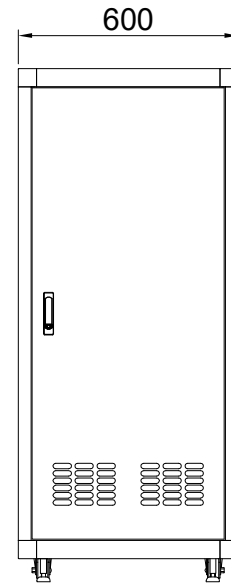

FRONT →

DESIGNED	CHECKED	APPROVED	모델명	HTC750-18A
SON	-	HP	규격	H1000xD750xW600(19")
			UNIT	mm
			SCALE	1/1
			PROJECTION	
			SHEET NO	1/1

REV	DATE	NOTE
1	2018.04.	

TOP VIEW

← REAR

FRONT VIEW

SIDE VIEW

REAR VIEW

BASE VIEW

→ FRONT

DESIGNED	CHECKED	APPROVED	모델명	HTC750-22A
SON	-	HP	규격	H1200xD750xW600(19")
			UNIT	mm
			SCALE	1/1
			PROJECTION	
			SHEET NO	1/1

REV	DATE	NOTE
1	2018.04.	

← REAR

TOP VIEW

FRONT VIEW

SIDE VIEW

REAR VIEW

FRONT →

BASE VIEW

DESIGNED	CHECKED	APPROVED	모델명	HTC750-27A
SON	-	HP	규격	H1400xD750xW600(19")
			UNIT	mm
			SCALE	1/1
			PROJECTION	
			SHEET NO	1/1

REV	DATE	NOTE
1	2018.04.	

← REAR

TOP VIEW

FRONT VIEW

FRONT VIEW

SIDE VIEW

REAR VIEW

FRONT →

BASE VIEW

DESIGNED	CHECKED	APPROVED	모델명	HTC750-36A
SON	-	HP	규격	H1800xD750xW600(19")
			UNIT	mm
			SCALE	1/1
			PROJECTION	
			SHEET NO	1/1

REV	DATE	NOTE
1	2018.04.	

← REAR