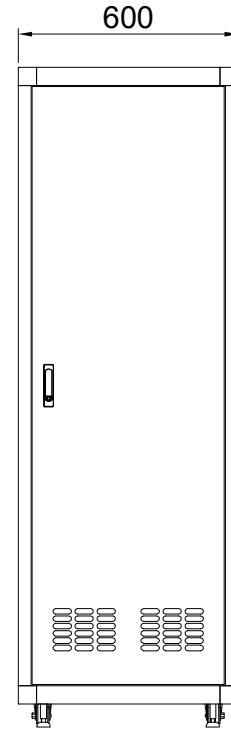

REAR VIEW

FRONT →

BASE VIEW

DESIGNED	CHECKED	APPROVED	모델명	HTC750-27A
SON	-	HP	규격	H1400xD750xW600(19")
			UNIT	mm
			SCALE	1/1
			PROJECTION	
			SHEET NO	1/1

REV	DATE	NOTE
1	2018.04.	

← REAR

TOP VIEW

FRONT VIEW

SIDE VIEW

REAR VIEW

FRONT →

BASE VIEW

DESIGNED	CHECKED	APPROVED	모델명	HTC750-31A
SON	-	HP	규격	H1600xD750xW600(19")
			UNIT	mm
			SCALE	1/1
			PROJECTION	
			SHEET NO	1/1

REV	DATE	NOTE
1	2018.04.	

← REAR

TOP VIEW

FRONT VIEW

SIDE VIEW

REAR VIEW

FRONT →

BASE VIEW

DESIGNED	CHECKED	APPROVED	모델명	HTC750-36A
SON	-	HP	규격	H1800xD750xW600(19")
			UNIT	mm
			SCALE	1/1
			PROJECTION	
			SHEET NO	1/1

REV	DATE	NOTE
1	2018.04.	

← REAR

TOP VIEW

FRONT VIEW

SIDE VIEW

REAR VIEW

FRONT →

BASE VIEW

DESIGNED	CHECKED	APPROVED	모델명	HTC750-40A
SON	-	HP	규격	H2000xD750xW600(19")
			UNIT	mm
			SCALE	1/1
			PROJECTION	
			SHEET NO	1/1