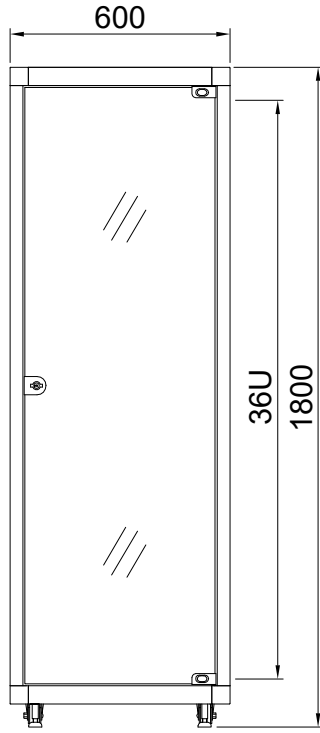

REAR VIEW

FRONT →

BASE VIEW

DESIGNED	CHECKED	APPROVED	모델명	HTC750-27A
SON	-	HP	규격	H1400xD750xW600(19")
			UNIT	mm
			SCALE	1/1
			PROJECTION	
			SHEET NO	1/1

REV	DATE	NOTE
1	2018.04.	

← REAR

TOP VIEW

FRONT VIEW

SIDE VIEW

REAR VIEW

FRONT →

BASE VIEW

DESIGNED	CHECKED	APPROVED	모델명	HTC750-31A
SON	-	HP	규격	H1600xD750xW600(19")
			UNIT	mm
			SCALE	1/1
			PROJECTION	
			SHEET NO	1/1

REV	DATE	NOTE
1	2018.04.	

← REAR

TOP VIEW

FRONT VIEW

SIDE VIEW

REAR VIEW

FRONT →

BASE VIEW

DESIGNED	CHECKED	APPROVED	모델명	HTC750-36A
SON	-	HP	규격	H1800xD750xW600(19")
			UNIT	mm
			SCALE	1/1
			PROJECTION	
			SHEET NO	1/1

REV	DATE	NOTE
1	2018.04.	

← REAR

TOP VIEW

FRONT VIEW

SIDE VIEW

REAR VIEW

FRONT →

BASE VIEW

DESIGNED	CHECKED	APPROVED	모델명	HTC750-40A
SON	-	HP	규격	H2000xD750xW600(19")
			UNIT	mm
			SCALE	1/1
			PROJECTION	
			SHEET NO	1/1