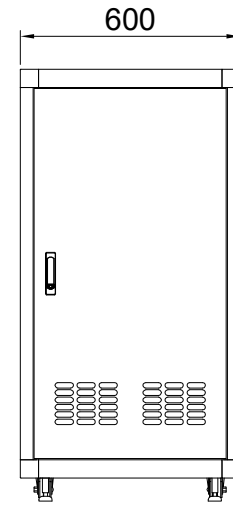

DESIGNED	CHECKED	APPROVED	모델명	HTC750-13A
SON	-	HP	규격	H800xD750xW600(19")
			UNIT	mm
			SCALE	1/1
			PROJECTION	
			SHEET NO	1/1

REV	DATE	NOTE
1	2018.04.	

TOP VIEW

← REAR

FRONT VIEW

SIDE VIEW

REAR VIEW

BASE VIEW

FRONT →

DESIGNED	CHECKED	APPROVED	모델명	HTC750-18A
SON	-	HP	규격	H1000xD750xW600(19")
			UNIT	mm
			SCALE	1/1
			PROJECTION	
			SHEET NO	1/1

REV	DATE	NOTE
1	2018.04.	

TOP VIEW

← REAR

FRONT VIEW

SIDE VIEW

REAR VIEW

BASE VIEW

→ FRONT

DESIGNED	CHECKED	APPROVED	모델명	HTC750-22A
SON	-	HP	규격	H1200xD750xW600(19")
			UNIT	mm
			SCALE	1/1
			PROJECTION	
			SHEET NO	1/1

REV	DATE	NOTE
1	2018.04.	

← REAR

TOP VIEW

FRONT VIEW

SIDE VIEW

REAR VIEW

FRONT →

BASE VIEW

DESIGNED	CHECKED	APPROVED	모델명	HTC750-27A
SON	-	HP	규격	H1400xD750xW600(19")
			UNIT	mm
			SCALE	1/1
			PROJECTION	
			SHEET NO	1/1

REV	DATE	NOTE
1	2018.04.	

← REAR

TOP VIEW

FRONT VIEW