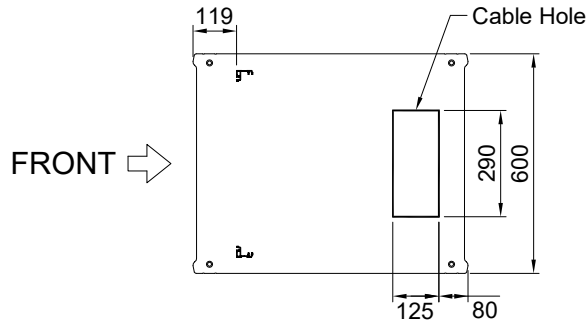

SIDE VIEW

REAR VIEW

FRONT →

BASE VIEW

DESIGNED	CHECKED	APPROVED	모델명	HTC750-31A
SON	-	HP	규격	H1600xD750xW600(19")
			UNIT	mm
			SCALE	1/1
			PROJECTION	
			SHEET NO	1/1

REV	DATE	NOTE
1	2018.04.	

← REAR

TOP VIEW

FRONT VIEW

SIDE VIEW

REAR VIEW

FRONT →

BASE VIEW

DESIGNED	CHECKED	APPROVED	모델명	HTC750-36A
SON	-	HP	규격	H1800xD750xW600(19")
			UNIT	mm
			SCALE	1/1
			PROJECTION	
			SHEET NO	1/1

REV	DATE	NOTE
1	2018.04.	

← REAR

TOP VIEW

FRONT VIEW

SIDE VIEW

REAR VIEW

FRONT →

BASE VIEW

DESIGNED	CHECKED	APPROVED	모델명	HTC750-40A
SON	-	HP	규격	H2000xD750xW600(19")
			UNIT	mm
			SCALE	1/1
			PROJECTION	
			SHEET NO	1/1