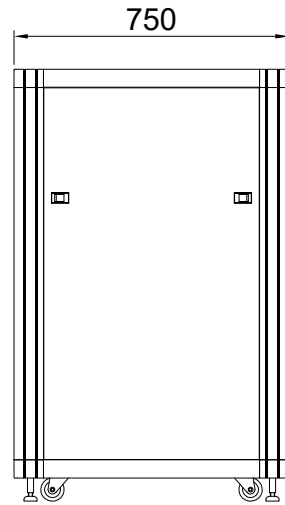

DESIGNED	CHECKED	APPROVED	모델명	HTC750-13A
SON	-	HP	규격	H800xD750xW600(19")
			UNIT	mm
			SCALE	1/1
			PROJECTION	
			SHEET NO	1/1

REV	DATE	NOTE
1	2018.04.	

TOP VIEW

← REAR

FRONT VIEW

SIDE VIEW

REAR VIEW

BASE VIEW

FRONT →

DESIGNED	CHECKED	APPROVED	모델명	HTC750-18A
SON	-	HP	규격	H1000xD750xW600(19")
			UNIT	mm
			SCALE	1/1
			PROJECTION	
			SHEET NO	1/1

REV	DATE	NOTE
1	2018.04.	

TOP VIEW

← REAR

FRONT VIEW

SIDE VIEW

REAR VIEW

BASE VIEW

→ FRONT

DESIGNED	CHECKED	APPROVED	모델명	HTC750-22A
SON	-	HP	규격	H1200xD750xW600(19")
			UNIT	mm
			SCALE	1/1
			PROJECTION	
			SHEET NO	1/1

REV	DATE	NOTE
1	2018.04.	

← REAR

TOP VIEW

FRONT VIEW

SIDE VIEW

REAR VIEW

FRONT →

BASE VIEW

DESIGNED	CHECKED	APPROVED	모델명	HTC750-27A
SON	-	HP	규격	H1400xD750xW600(19")
			UNIT	mm
			SCALE	1/1
			PROJECTION	
			SHEET NO	1/1

REV	DATE	NOTE
1	2018.04.	

← REAR

TOP VIEW

FRONT VIEW