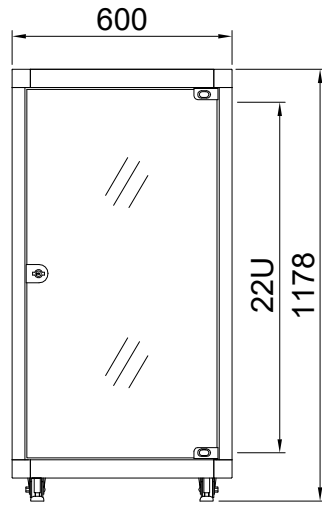

DESIGNED	CHECKED	APPROVED	모델명	HTC750-13A
SON	-	HP	규격	H800xD750xW600(19")
			UNIT	mm
			SCALE	1/1
			PROJECTION	
			SHEET NO	1/1

REV	DATE	NOTE
1	2018.04.	

TOP VIEW

← REAR

FRONT VIEW

SIDE VIEW

REAR VIEW

BASE VIEW

FRONT →

DESIGNED	CHECKED	APPROVED	모델명	HTC750-18A
SON	-	HP	규격	H1000xD750xW600(19")
			UNIT	mm
			SCALE	1/1
			PROJECTION	
			SHEET NO	1/1

REV	DATE	NOTE
1	2018.04.	

TOP VIEW

← REAR

FRONT VIEW

SIDE VIEW

REAR VIEW

BASE VIEW

→ FRONT

DESIGNED	CHECKED	APPROVED	모델명	HTC750-22A
SON	-	HP	규격	H1200xD750xW600(19")
			UNIT	mm
			SCALE	1/1
			PROJECTION	
			SHEET NO	1/1

REV	DATE	NOTE
1	2018.04.	

← REAR

TOP VIEW

FRONT VIEW

SIDE VIEW

FRONT VIEW

SIDE VIEW

REAR VIEW

FRONT →

BASE VIEW

DESIGNED	CHECKED	APPROVED	모델명	HTC750-36A
SON	-	HP	규격	H1800xD750xW600(19")
			UNIT	mm
			SCALE	1/1
			PROJECTION	
			SHEET NO	1/1

REV	DATE	NOTE
1	2018.04.	

← REAR