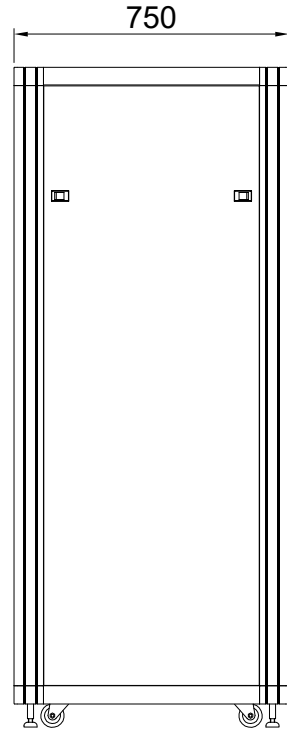

REV	DATE	NOTE
1	2018.04.	

← REAR

TOP VIEW

FRONT VIEW

SIDE VIEW

REAR VIEW

BASE VIEW

DESIGNED	CHECKED	APPROVED	모델명	HTB750-36A
SON	-	HP	규격	H1800xD750xW600(19")
			UNIT	mm
			SCALE	1/1
			PROJECTION	
			SHEET NO	1/1

REV	DATE	NOTE
1	2018.04.	

← REAR

TOP VIEW

FRONT VIEW

SIDE VIEW

REAR VIEW

FRONT →

BASE VIEW

DESIGNED	CHECKED	APPROVED	모델명	HTB750-40A
SON	-	HP	규격	H2000xD750xW600(19")
			UNIT	mm
			SCALE	1/1
			PROJECTION	
			SHEET NO	1/1