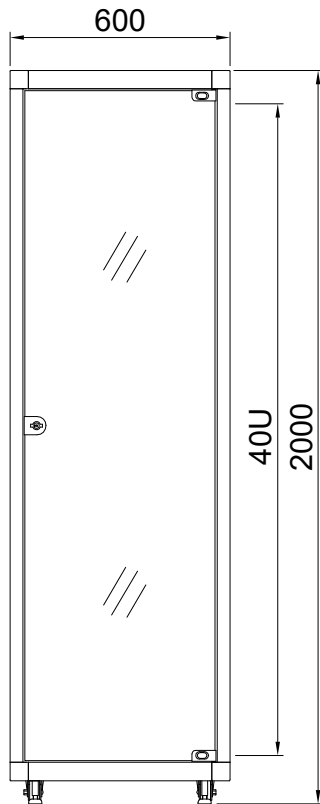

REV	DATE	NOTE
1	2018.04.	

← REAR

TOP VIEW

FRONT VIEW

SIDE VIEW

REAR VIEW

BASE VIEW

DESIGNED	CHECKED	APPROVED	모델명	HTB750-36A
SON	-	HP	규격	H1800xD750xW600(19")
			UNIT	mm
			SCALE	1/1
			PROJECTION	
			SHEET NO	1/1

REV	DATE	NOTE
1	2018.04.	

← REAR

TOP VIEW

FRONT VIEW

SIDE VIEW

REAR VIEW

FRONT →

BASE VIEW

DESIGNED	CHECKED	APPROVED	모델명	HTB750-40A
SON	-	HP	규격	H2000xD750xW600(19")
			UNIT	mm
			SCALE	1/1
			PROJECTION	
			SHEET NO	1/1