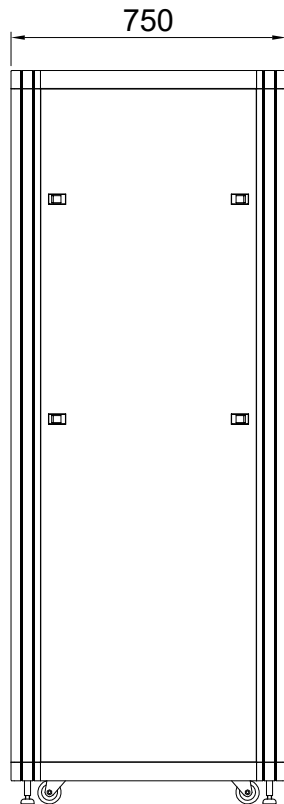

REV	DATE	NOTE
1	2018.04.	

← REAR

TOP VIEW

FRONT VIEW

SIDE VIEW

REAR VIEW

BASE VIEW

DESIGNED	CHECKED	APPROVED	모델명	HTB750-36A
SON	-	HP	규격	H1800xD750xW600(19")
			UNIT	mm
			SCALE	1/1
			PROJECTION	
			SHEET NO	1/1

REV	DATE	NOTE
1	2018.04.	

← REAR

TOP VIEW

FRONT VIEW

SIDE VIEW

REAR VIEW

FRONT →

BASE VIEW

DESIGNED	CHECKED	APPROVED	모델명	HTB750-40A
SON	-	HP	규격	H2000xD750xW600(19")
			UNIT	mm
			SCALE	1/1
			PROJECTION	
			SHEET NO	1/1