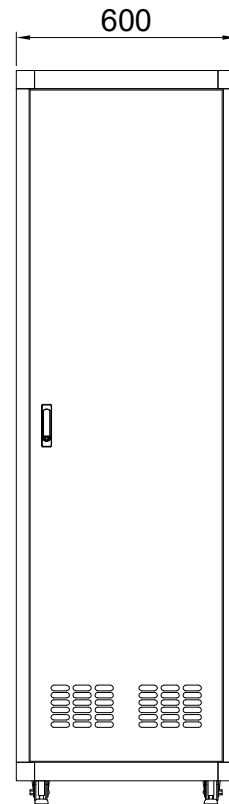

REV	DATE	NOTE
1	2018.04.	

← REAR

TOP VIEW

FRONT VIEW

SIDE VIEW

REAR VIEW

BASE VIEW

DESIGNED	CHECKED	APPROVED	모델명	HTB750-36A
SON	-	HP	규격	H1800xD750xW600(19")
			UNIT	mm
			SCALE	1/1
			PROJECTION	
			SHEET NO	1/1

REV	DATE	NOTE
1	2018.04.	

← REAR

TOP VIEW

FRONT VIEW

SIDE VIEW

REAR VIEW

FRONT →

BASE VIEW

DESIGNED	CHECKED	APPROVED	모델명	HTB750-40A
SON	-	HP	규격	H2000xD750xW600(19")
			UNIT	mm
			SCALE	1/1
			PROJECTION	
			SHEET NO	1/1