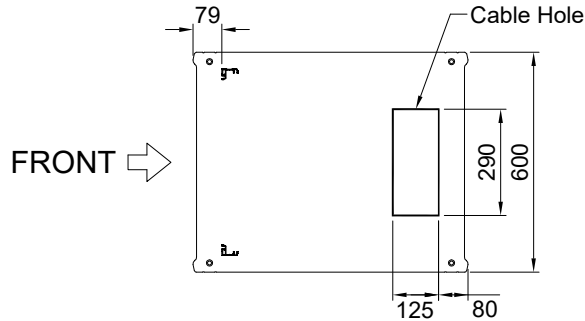

REV	DATE	NOTE
1	2018.04.	

← REAR

TOP VIEW

FRONT VIEW

SIDE VIEW

REAR VIEW

BASE VIEW

DESIGNED	CHECKED	APPROVED	모델명	HTB750-36A
SON	-	HP	규격	H1800xD750xW600(19")
			UNIT	mm
			SCALE	1/1
			PROJECTION	
			SHEET NO	1/1

REV	DATE	NOTE
1	2018.04.	

← REAR

TOP VIEW

FRONT VIEW

SIDE VIEW

REAR VIEW

FRONT →

BASE VIEW

DESIGNED	CHECKED	APPROVED	모델명	HTB750-40A
SON	-	HP	규격	H2000xD750xW600(19")
			UNIT	mm
			SCALE	1/1
			PROJECTION	
			SHEET NO	1/1