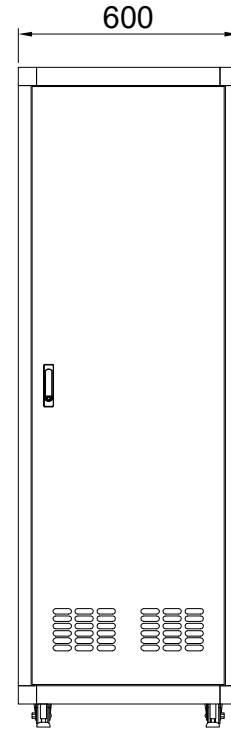

REV	DATE	NOTE
1	2018.04.	

← REAR

TOP VIEW

FRONT VIEW

SIDE VIEW

REAR VIEW

BASE VIEW

DESIGNED	CHECKED	APPROVED	모델명	HTB750-36A
SON	-	HP	규격	H1800xD750xW600(19")
			UNIT	mm
			SCALE	1/1
			PROJECTION	
			SHEET NO	1/1

REV	DATE	NOTE
1	2018.04.	

← REAR

TOP VIEW

FRONT VIEW

SIDE VIEW

REAR VIEW

FRONT →

BASE VIEW

DESIGNED	CHECKED	APPROVED	모델명	HTB750-40A
SON	-	HP	규격	H2000xD750xW600(19")
			UNIT	mm
			SCALE	1/1
			PROJECTION	
			SHEET NO	1/1