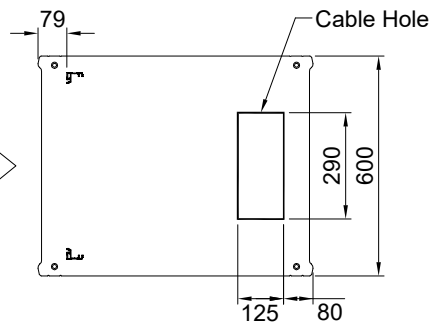

REV	DATE	NOTE
1	2018.04.	

← REAR

TOP VIEW

FRONT VIEW

SIDE VIEW

REAR VIEW

BASE VIEW

DESIGNED	CHECKED	APPROVED	모델명	HTB750-36A
SON	-	HP	규격	H1800xD750xW600(19")
			UNIT	mm
			SCALE	1/1
			PROJECTION	
			SHEET NO	1/1

REV	DATE	NOTE
1	2018.04.	

← REAR

TOP VIEW

FRONT VIEW

SIDE VIEW

REAR VIEW

FRONT →

BASE VIEW

DESIGNED	CHECKED	APPROVED	모델명	HTB750-40A
SON	-	HP	규격	H2000xD750xW600(19")
			UNIT	mm
			SCALE	1/1
			PROJECTION	
			SHEET NO	1/1