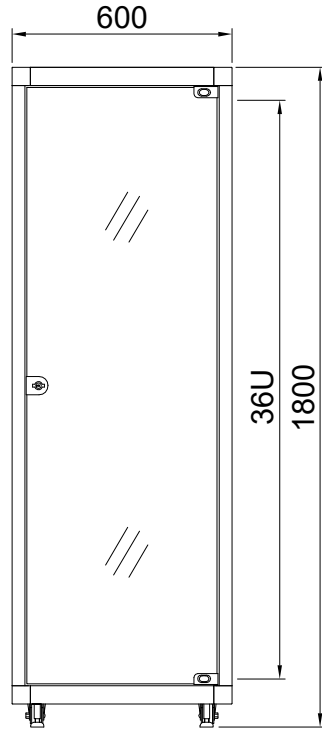

REV	DATE	NOTE
1	2018.04.	

← REAR

TOP VIEW

FRONT VIEW

SIDE VIEW

REAR VIEW

BASE VIEW

DESIGNED	CHECKED	APPROVED	모델명	HTB750-36A
SON	-	HP	규격	H1800xD750xW600(19")
			UNIT	mm
			SCALE	1/1
			PROJECTION	
			SHEET NO	1/1

REV	DATE	NOTE
1	2018.04.	

← REAR

TOP VIEW

FRONT VIEW

SIDE VIEW

REAR VIEW

FRONT →

BASE VIEW

DESIGNED	CHECKED	APPROVED	모델명	HTB750-40A
SON	-	HP	규격	H2000xD750xW600(19")
			UNIT	mm
			SCALE	1/1
			PROJECTION	
			SHEET NO	1/1